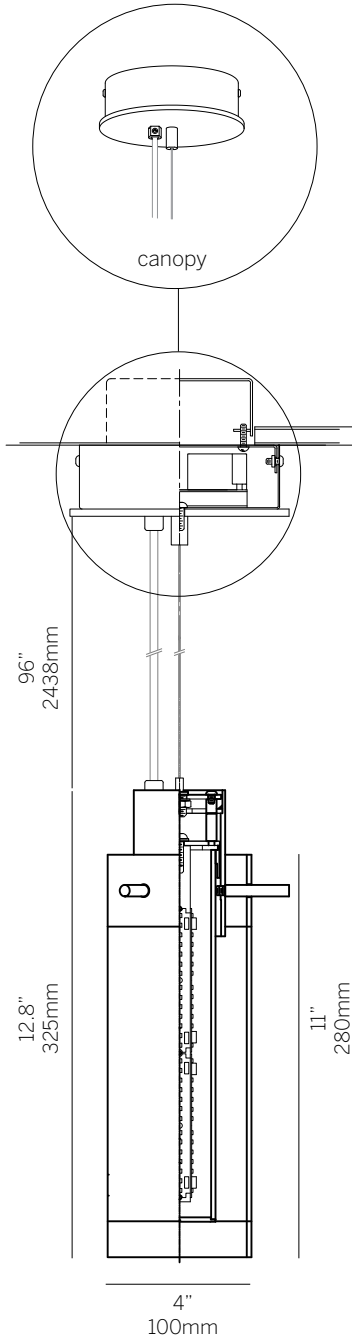

Fuse

Fuse is used as general illumination as well as decorative feature either individually or suspended in groups. It has an even glow of light and is available fully dimmable.

Pendant

Ceiling

Notes

- ¹Nominal lumens
- ²82 CRI standard / 90 CRI available
- ³Canopy finish matches housing
- ⁴96" clear insulated cable standard

inter•lux

| | | |
|-------------------------------|---|-----------|
| Model | 1571 | 1571 |
| Type | _____ | |
| P | Pendant | |
| C | Ceiling | |
| Size | _____ | |
| 11 | 11" | |
| Custom | | |
| Wattage¹ | _____ | |
| L | 8W (1066lm) | |
| Color Temp² | _____ | |
| 827 | 2700 | |
| 830 | 3000 | |
| 835 | 3500 | |
| 840 | 4000 | |
| Voltage | _____ | |
| U | 120/277 | |
| 1 | 120VAC only | |
| Control (24V) | _____ | |
| S | Non-dim (Integral) | |
| D010 | 0-10V 10% (Integral) | |
| DFPN | Lutron Forward Phase 1% 120VAC (Integral) | |
| L3DAE | Lutron Hi-lume 1% EcoSystem (Integral) | |
| L3D0E | Lutron Hi-lume Premier 0.1% EcoSystem (Remote) | |
| Diffuser | _____ | |
| CG | Clear, etched acrylic with inner diffuser | CG |
| Finish³ | _____ | |
| 12 | Satin nickel | |
| 19 | Painted anodized aluminum - RAL 9006 matte | |
| 21 | Painted white - RAL 9010 matte | |
| 22 | Painted custom color | |
| Options | _____ | |
| CC | Clear insulated cable (standard) ⁴ | |
| WC | White cable | |
| BC | Black cable | |