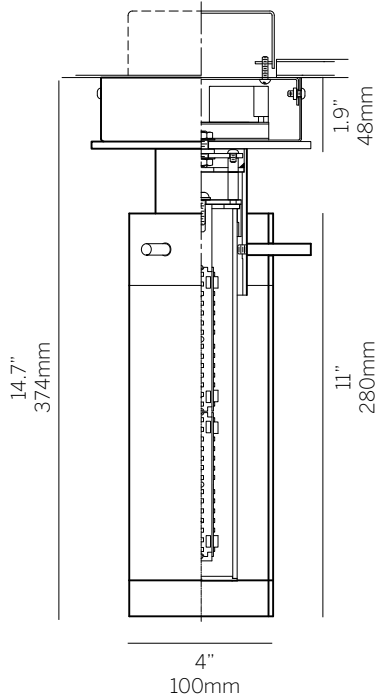

Fuse

Fuse is used as general illumination as well as decorative feature either individually or suspended in groups. It has an even glow of light and is available fully dimmable.

Pendant

Ceiling

Notes

- ¹Nominal lumens
- ²82 CRI standard / 90 CRI available
- ³Canopy finish matches housing
- ⁴96" clear insulated cable standard

inter•lux

| | | |
|-------------------------------|---|-----------|
| Model | 1571 | 1571 |
| Type | _____ | |
| P | Pendant | |
| C | Ceiling | |
| Size | _____ | |
| 11 | 11" | |
| Custom | | |
| Wattage¹ | _____ | |
| L | 8W (1066lm) | |
| Color Temp² | _____ | |
| 827 | 2700 | |
| 830 | 3000 | |
| 835 | 3500 | |
| 840 | 4000 | |
| Voltage | _____ | |
| U | 120/277 | |
| 1 | 120VAC only | |
| Control (24V) | _____ | |
| S | Non-dim (Integral) | |
| D010 | 0-10V 10% (Integral) | |
| DFPN | Lutron Forward Phase 1% 120VAC (Integral) | |
| L3DAE | Lutron Hi-lume 1% EcoSystem (Integral) | |
| L3D0E | Lutron Hi-lume Premier 0.1% EcoSystem (Remote) | |
| Diffuser | _____ | |
| CG | Clear, etched acrylic with inner diffuser | CG |
| Finish³ | _____ | |
| 12 | Satin nickel | |
| 19 | Painted anodized aluminum - RAL 9006 matte | |
| 21 | Painted white - RAL 9010 matte | |
| 22 | Painted custom color | |
| Options | _____ | |
| CC | Clear insulated cable (standard) ⁴ | |
| WC | White cable | |
| BC | Black cable | |