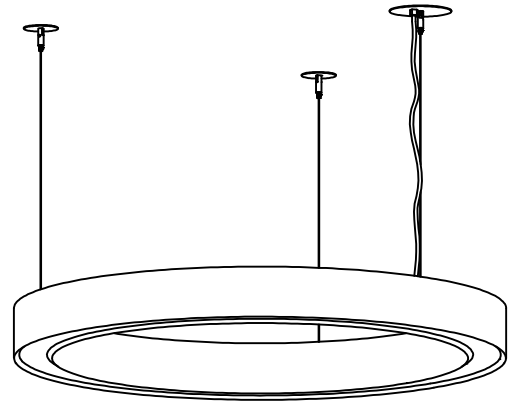

Ring UD

TECHNICAL SHEET

PERSPECTIVE VIEW

Drawing 1 of 2

Fixture Weight : 48 lbs

1692	P	72	MD	830	MI	830	U	S	SW - SA	19	SC - DC - CC
Model	Type	Size	Wattage Direct	Color Temp	Wattage Indirect	Color Temp	Voltage	Control	Diffuser	Finish	Options
P - Pendant	72"	LD	827	LI	827	1 - 120 VAC only	S	SW - Satin Opal Acrylic (Bottom)	19 - Painted Anodized Aluminum - RAL 9006 Matte	SC - Straight Cables	
		MD	830	MI	830	U - 120/277 V	D010	CB - Aluminum Cover (Bottom)	21 - Painted White - RAL 9010 Matte	SA - Single Circuit	
		RGBD	835	RGBI	835		DFPN	SA - Satin Clear Acrylic (Top)	26 - Painted Black - RAL 9005 Matte	DC - Dual Circuit	
		00	840	00	840		L3DAE	CT - Aluminum Cover (Top)	22 - Painted Custom Color	CC - Clear Insulated Cable (Standard)	
			RGB		RGB		L3D0E			WC - White Cable	
							DMX			BC - Black Cable	

Remote Drivers:
 Max. wiring distance / Load

	Osram	Lutron
Wire Gauge	≤48W ≤72W ≤96W	≤40W ≤96W
#18AWG	37' 25' 18'	15' 25'
#16AWG	59' 39' 29'	25' 40'
#14AWG	95' 63' 47'	40' 60'

Ring UD

TECHNICAL SHEET

Ceiling Plate Detail
Scale: N.T.S.

Ceiling Plate - Octagon Box Detail - Typ. (2)
Scale: N.T.S.

Note:
Ceiling plate finish matches housing

Straight Cables Mounting
Scale: N.T.S.

Drawing 2 of 2

Series: 1692

Wire Gauge	Osram			Lutron	
	≤48W	≤72W	≤96W	≤40W	≤96W
#18AWG	37'	25'	18'	15'	25'
#16AWG	59'	39'	29'	25'	40'
#14AWG	95'	63'	47'	40'	60'