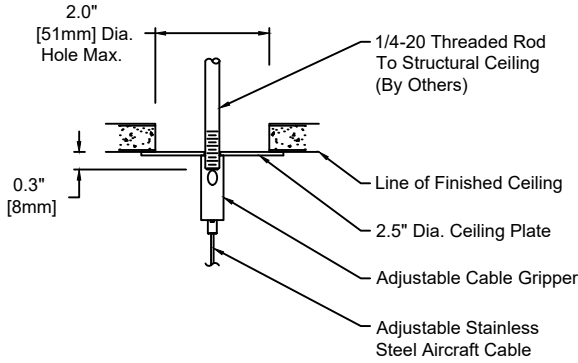

Ring UD

TECHNICAL SHEET

PERSPECTIVE VIEW

Drawing 1 of 2

Fixture Weight : 48 lbs

1692	P	72	MD	830	MI	830	U	S	SW - SA	19	SC - DC - CC
Model	Type	Size	Wattage Direct	Color Temp	Wattage Indirect	Color Temp	Voltage	Control	Diffuser	Finish	Options
P - Pendant	72"	LD	827	LI	827	1 - 120 VAC only	S	SW - Satin Opal Acrylic (Bottom)	19 - Painted Anodized Aluminum - RAL 9006 Matte	SC - Straight Cables	
		MD	830	MI	830	U - 120/277 V	D010	CB - Aluminum Cover (Bottom)	21 - Painted White - RAL 9010 Matte	SA - Single Circuit	
		RGBD	835	RGBI	835		DFPN	SA - Satin Clear Acrylic (Top)	26 - Painted Black - RAL 9005 Matte	DC - Dual Circuit	
		00	840	00	840		L3DAE	CT - Aluminum Cover (Top)	22 - Painted Custom Color	CC - Clear Insulated Cable (Standard)	
			RGB		RGB		L3D0E			WC - White Cable	
							DMX			BC - Black Cable	

Remote Drivers:
 Max. wiring distance / Load

	Osram	Lutron
Wire Gauge	≤48W ≤72W ≤96W	≤40W ≤96W
#18AWG	37' 25' 18'	15' 25'
#16AWG	59' 39' 29'	25' 40'
#14AWG	95' 63' 47'	40' 60'

Ring UD

TECHNICAL SHEET

Ceiling Plate Detail
Scale: N.T.S.

Ceiling Plate - Octagon Box Detail - Typ. (2)
Scale: N.T.S.

Note:
Ceiling plate finish matches housing

Straight Cables Mounting
Scale: N.T.S.

Drawing 2 of 2

Series: 1692

Wire Gauge	Osram			Lutron	
	≤48W	≤72W	≤96W	≤40W	≤96W
#18AWG	37'	25'	18'	15'	25'
#16AWG	59'	39'	29'	25'	40'
#14AWG	95'	63'	47'	40'	60'