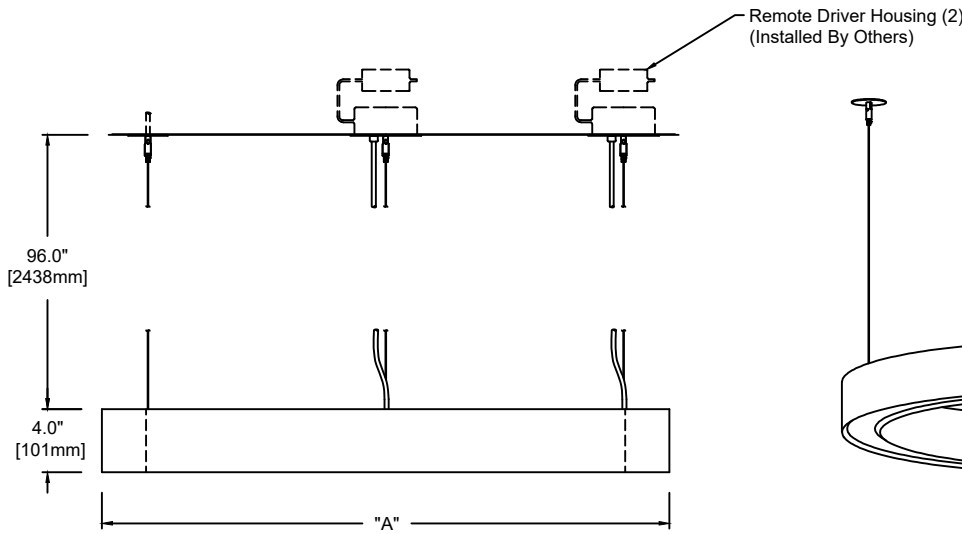

Ring UD

TECHNICAL SHEET

PERSPECTIVE VIEW

Drawing 1 of 2

Fixture Weight : 48 lbs

1692	P	72	MD	830	MI	830	U	S	SW - SA	19	SC - DC - CC
Model	Type	Size	Wattage Direct	Color Temp	Wattage Indirect	Color Temp	Voltage	Control	Diffuser	Finish	Options
P - Pendant	72"	LD	827	LI	827	1 - 120 VAC only	S	SW - Satin Opal Acrylic (Bottom)	19 - Painted Anodized Aluminum - RAL 9006 Matte	SC - Straight Cables	
		MD	830	MI	830	U - 120/277 V	D010	CB - Aluminum Cover (Bottom)	21 - Painted White - RAL 9010 Matte	SA - Single Circuit	
		RGBD	835	RGBI	835		DFPN	SA - Satin Clear Acrylic (Top)	26 - Painted Black - RAL 9005 Matte	DC - Dual Circuit	
		00	840	00	840		L3DAE	CT - Aluminum Cover (Top)	22 - Painted Custom Color	CC - Clear Insulated Cable (Standard)	
			RGB		RGB		L3D0E			WC - White Cable	
							DMX			BC - Black Cable	

Technical Data:
 Form - linear, Operating voltage: 24VDC
 Color rendering index Ra min: 82 CRI, Available in 90 CRI
 Viewing angle: 110°
 Lifetime - L70: 60,000h
 Working temperature: -20°C to 60°C (-4°F to 140°F)

Remote Drivers:
 Max. wiring distance / Load

	Osram	Lutron
Wire Gauge	≤48W ≤72W ≤96W	≤40W ≤96W
#18AWG	37' 25' 18'	15' 25'
#16AWG	59' 39' 29'	25' 40'
#14AWG	95' 63' 47'	40' 60'

Ring UD

TECHNICAL SHEET

Ceiling Plate Detail
Scale: N.T.S.

Ceiling Plate - Octagon Box Detail - Typ. (2)
Scale: N.T.S.

Note:
Ceiling plate finish matches housing

Straight Cables Mounting
Scale: N.T.S.

Drawing 2 of 2

Series: 1692

Wire Gauge	Osram			Lutron	
	≤48W	≤72W	≤96W	≤40W	≤96W
#18AWG	37'	25'	18'	15'	25'
#16AWG	59'	39'	29'	25'	40'
#14AWG	95'	63'	47'	40'	60'