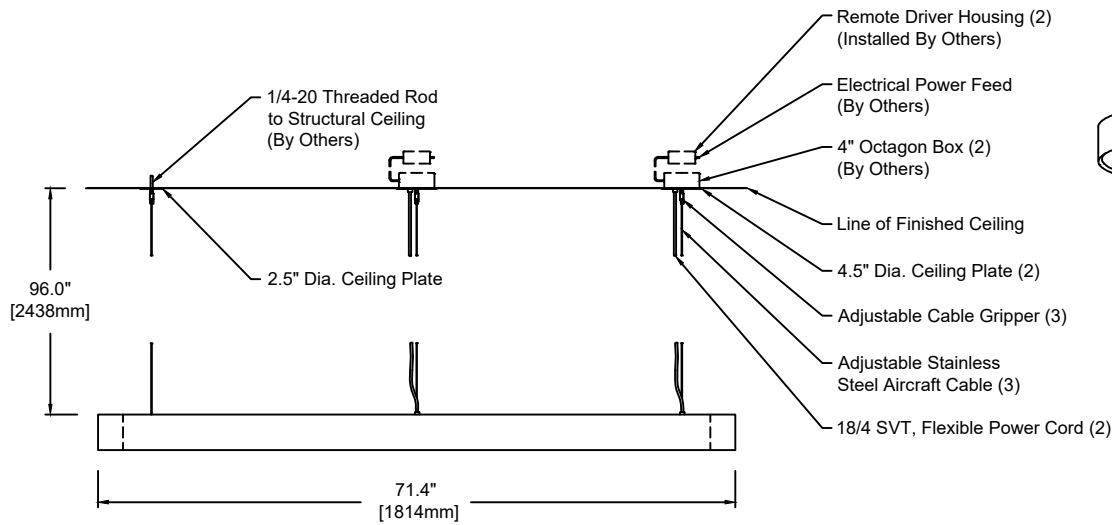

Ring UD

TECHNICAL SHEET

PERSPECTIVE VIEW

Drawing 1 of 2

Fixture Weight : 48 lbs

1692	P	72	MD	830	MI	830	U	S	SW - SA	19	SC - DC - CC
Model	Type	Size	Wattage Direct	Color Temp	Wattage Indirect	Color Temp	Voltage	Control	Diffuser	Finish	Options
P - Pendant	72"	LD	827	LI	827	1 - 120 VAC only	S	SW - Satin Opal Acrylic (Bottom)	19 - Painted Anodized Aluminum - RAL 9006 Matte	SC - Straight Cables	
		MD	830	MI	830	U - 120/277 V	D010	CB - Aluminum Cover (Bottom)	21 - Painted White - RAL 9010 Matte	SA - Single Circuit	
		RGBD	835	RGBI	835		DFPN	SA - Satin Clear Acrylic (Top)	26 - Painted Black - RAL 9005 Matte	DC - Dual Circuit	
		00	840	00	840		L3DAE	CT - Aluminum Cover (Top)	22 - Painted Custom Color	CC - Clear Insulated Cable (Standard)	
			RGB		RGB		L3D0E			WC - White Cable	
							DMX			BC - Black Cable	

Technical Data:
 Form - linear, Operating voltage: 24VDC
 Color rendering index Ra min: 82 CRI, Available in 90 CRI
 Viewing angle: 110°
 Lifetime - L70: 60,000h
 Working temperature: -20°C to 60°C (-4°F to 140°F)

Remote Drivers:
 Max. wiring distance / Load

	Osram	Lutron
Wire Gauge	≤48W ≤72W ≤96W	≤40W ≤96W
#18AWG	37' 25' 18'	15' 25'
#16AWG	59' 39' 29'	25' 40'
#14AWG	95' 63' 47'	40' 60'

Ring UD

TECHNICAL SHEET

Ceiling Plate Detail
Scale: N.T.S.