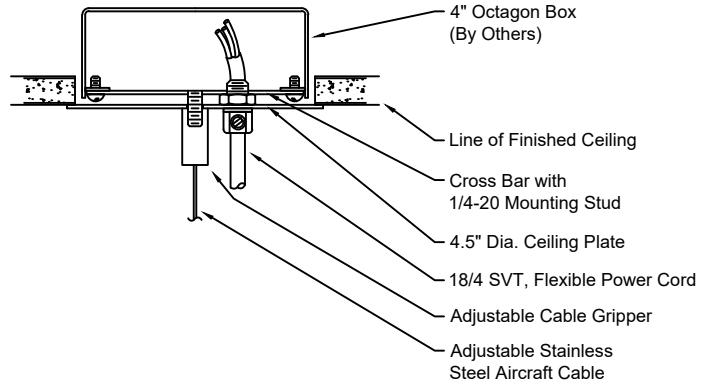

Remote Drivers:
 Max. wiring distance / Load

	Osram	Lutron
Wire Gauge	≤48W ≤72W ≤96W	≤40W ≤96W
#18AWG	37' 25' 18'	15' 25'
#16AWG	59' 39' 29'	25' 40'
#14AWG	95' 63' 47'	40' 60'

Ring UD

TECHNICAL SHEET

Ceiling Plate Detail
Scale: N.T.S.

Ceiling Plate - Octagon Box Detail - Typ. (2)
Scale: N.T.S.

Note:
Ceiling plate finish matches housing

Straight Cables Mounting
Scale: N.T.S.

Drawing 2 of 2

Series: 1692

Wire Gauge	Osram			Lutron	
	≤48W	≤72W	≤96W	≤40W	≤96W
#18AWG	37'	25'	18'	15'	25'
#16AWG	59'	39'	29'	25'	40'
#14AWG	95'	63'	47'	40'	60'