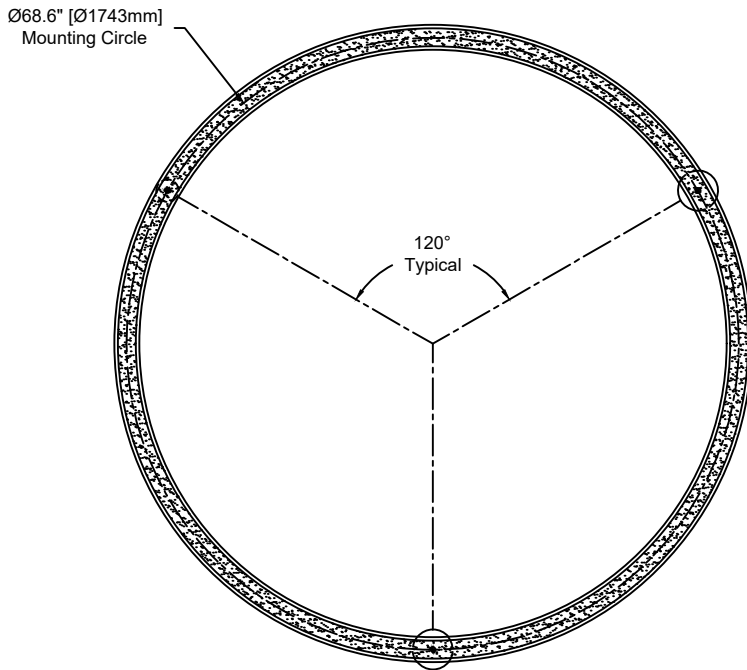

Ring UD

TECHNICAL SHEET

PERSPECTIVE VIEW

Drawing 1 of 2

Fixture Weight : 48 lbs

1692	P	72	MD	830	MI	830	U	S	SW - SA	19	SC - DC - CC
Model	Type	Size	Wattage Direct	Color Temp	Wattage Indirect	Color Temp	Voltage	Control	Diffuser	Finish	Options
P - Pendant	72"	LD	827	LI	827	1 - 120 VAC only	S	SW - Satin Opal Acrylic (Bottom)	19 - Painted Anodized Aluminum - RAL 9006 Matte	SC - Straight Cables	
		MD	830	MI	830	U - 120/277 V	D010	CB - Aluminum Cover (Bottom)	21 - Painted White - RAL 9010 Matte	SA - Single Circuit	
		RGBD	835	RGBI	835		DFPN	SA - Satin Clear Acrylic (Top)	26 - Painted Black - RAL 9005 Matte	DC - Dual Circuit	
		00	840	00	840		L3DAE	CT - Aluminum Cover (Top)	22 - Painted Custom Color	CC - Clear Insulated Cable (Standard)	
			RGB		RGB		L3D0E			WC - White Cable	
							DMX			BC - Black Cable	

Technical Data:
 Form - linear, Operating voltage: 24VDC
 Color rendering index Ra min: 82 CRI, Available in 90 CRI
 Viewing angle: 110°
 Lifetime - L70: 60,000h
 Working temperature: -20°C to 60°C (-4°F to 140°F)

Wattage "RGBD or RGBI" - 195 Watt / 5,076 lm

Technical Data for RGB:
 Form - tape, Operating voltage: 24VDC
 Viewing angle: 120°
 Lifetime - L70: 50,000h
 Working temperature: -30°C to 75°C (-22°F to 167°F)

Remote Drivers:
 Max. wiring distance / Load

	Osram	Lutron
Wire Gauge	≤48W ≤72W ≤96W	≤40W ≤96W
#18AWG	37' 25' 18'	15' 25'
#16AWG	59' 39' 29'	25' 40'
#14AWG	95' 63' 47'	40' 60'

Ring UD

TECHNICAL SHEET

Ceiling Plate Detail
Scale: N.T.S.