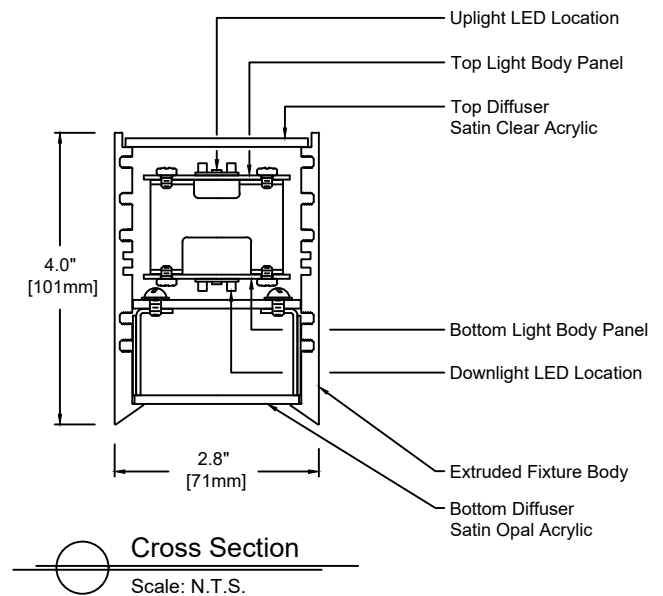

Ring UD

TECHNICAL SHEET

PERSPECTIVE VIEW

Drawing 1 of 2

Fixture Weight : 48 lbs

1692	P	72	MD	830	MI	830	U	S	SW - SA	19	SC - DC - CC
Model	Type	Size	Wattage Direct	Color Temp	Wattage Indirect	Color Temp	Voltage	Control	Diffuser	Finish	Options
P - Pendant	72"	LD	827	LI	827	1 - 120 VAC only	S	SW - Satin Opal Acrylic (Bottom)	19 - Painted Anodized Aluminum - RAL 9006 Matte	SC - Straight Cables	
		MD	830	MI	830	U - 120/277 V	D010	CB - Aluminum Cover (Bottom)	21 - Painted White - RAL 9010 Matte	SA - Single Circuit	
		RGBD	835	RGBI	835		DFPN	SA - Satin Clear Acrylic (Top)	26 - Painted Black - RAL 9005 Matte	DC - Dual Circuit	
		00	840	00	840		L3DAE	CT - Aluminum Cover (Top)	22 - Painted Custom Color	CC - Clear Insulated Cable (Standard)	
			RGB		RGB		L3D0E			WC - White Cable	
							DMX			BC - Black Cable	

Technical Data:
 Form - linear, Operating voltage: 24VDC
 Color rendering index Ra min: 82 CRI, Available in 90 CRI
 Viewing angle: 110°
 Lifetime - L70: 60,000h
 Working temperature: -20°C to 60°C (-4°F to 140°F)

Wattage "RGBD or RGBI" - 195 Watt / 5,076 lm

Technical Data for RGB:
 Form - tape, Operating voltage: 24VDC
 Viewing angle: 120°
 Lifetime - L70: 50,000h
 Working temperature: -30°C to 75°C (-22°F to 167°F)

Remote Drivers:
 Max. wiring distance / Load

	Osram	Lutron
Wire Gauge	≤48W ≤72W ≤96W	≤40W ≤96W
#18AWG	37' 25' 18'	15' 25'
#16AWG	59' 39' 29'	25' 40'
#14AWG	95' 63' 47'	40' 60'

Ring UD

TECHNICAL SHEET

Ceiling Plate Detail
Scale: N.T.S.