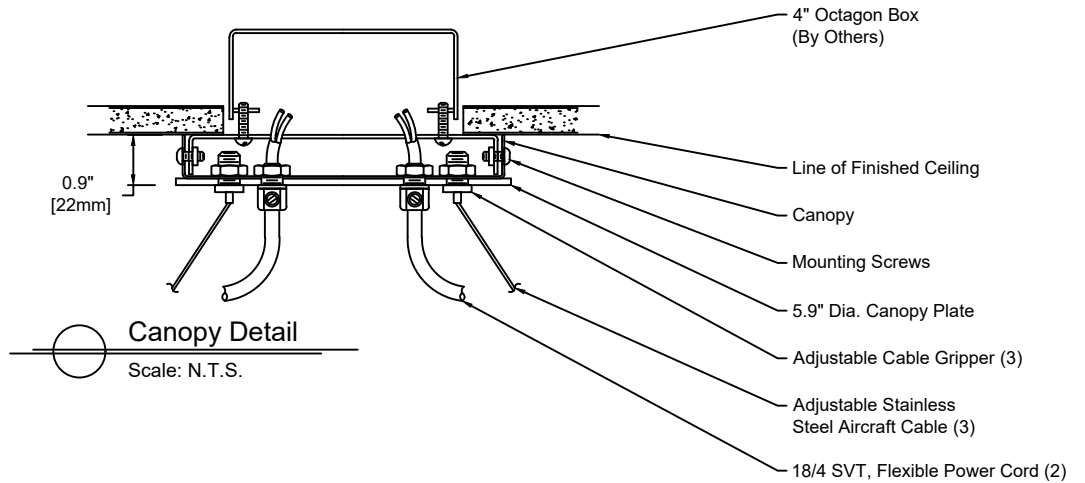

Remote Drivers:
 Max. wiring distance / Load

	Osram	Lutron
Wire Gauge	≤48W	≤40W
#18AWG	37'	25'
#16AWG	59'	39'
#14AWG	95'	63'

Ring UD

TECHNICAL SHEET

Canopy Detail

Scale: N.T.S.

Note:
Canopy finish matches housing

Provided with 96" [2438mm] suspension and power cords

Note:
Please consult factory for minimum mounting height of each fixture size

4.0" [101mm]

"A"

Center Canopy Mounting

Scale: N.T.S.

Drawing 2 of 2

Series: 1692