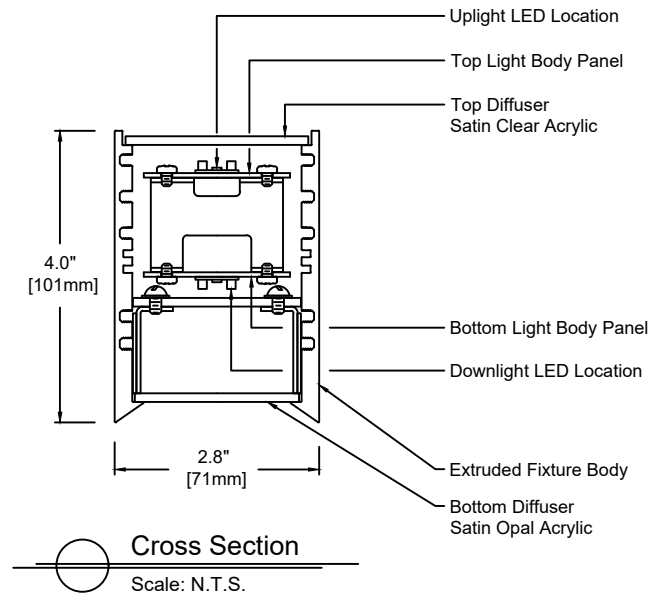

Ring UD

TECHNICAL SHEET

PERSPECTIVE VIEW

Drawing 1 of 2

Fixture Weight : 48 lbs

1692	P	72	MD	830	MI	830	U	S	SW - SA	19	CE - DC - CC
Model	Type	Size	Wattage Direct	Color Temp	Wattage Indirect	Color Temp	Voltage	Control	Diffuser	Finish	Options
P - Pendant	72"	LD	827	LI	827	1 - 120 VAC only	S	SW - Satin Opal Acrylic (Bottom)	19 - Painted Anodized Aluminum - RAL 9006 Matte	CE - Center Canopy	
		MD	830	MI	830	U - 120/277 V	D010	CB - Aluminum Cover (Bottom)	21 - Painted White - RAL 9010 Matte	SA - Single Circuit	
		RGBD	835	RGBI	835		DFPN	SA - Satin Clear Acrylic (Top)	26 - Painted Black - RAL 9005 Matte	DC - Dual Circuit	
		00	840	00	840		L3DAE	CT - Aluminum Cover (Top)	22 - Painted Custom Color	CC - Clear Insulated Cable (Standard)	
			RGB	RGB	RGB		L3D0E			WC - White Cable	
							DMX			BC - Black Cable	

Technical Data:
 Form - linear, Operating voltage: 24VDC
 Color rendering index Ra min: 82 CRI, Available in 90 CRI
 Viewing angle: 110°
 Lifetime - L70: 60,000h
 Working temperature: -20°C to 60°C (-4°F to 140°F)

Wattage "RGBD or RGBI" - 195 Watt / 5,076 lm

Technical Data for RGB:
 Form - tape, Operating voltage: 24VDC
 Viewing angle: 120°
 Lifetime - L70: 50,000h
 Working temperature: -30°C to 75°C (-22°F to 167°F)

Provided with 96" [2438mm] suspension and power cords

Note:
Please consult factory for minimum mounting height of each fixture size

4.0" [101mm]

"A"

Center Canopy Mounting

Scale: N.T.S.

Drawing 2 of 2

Series: 1692