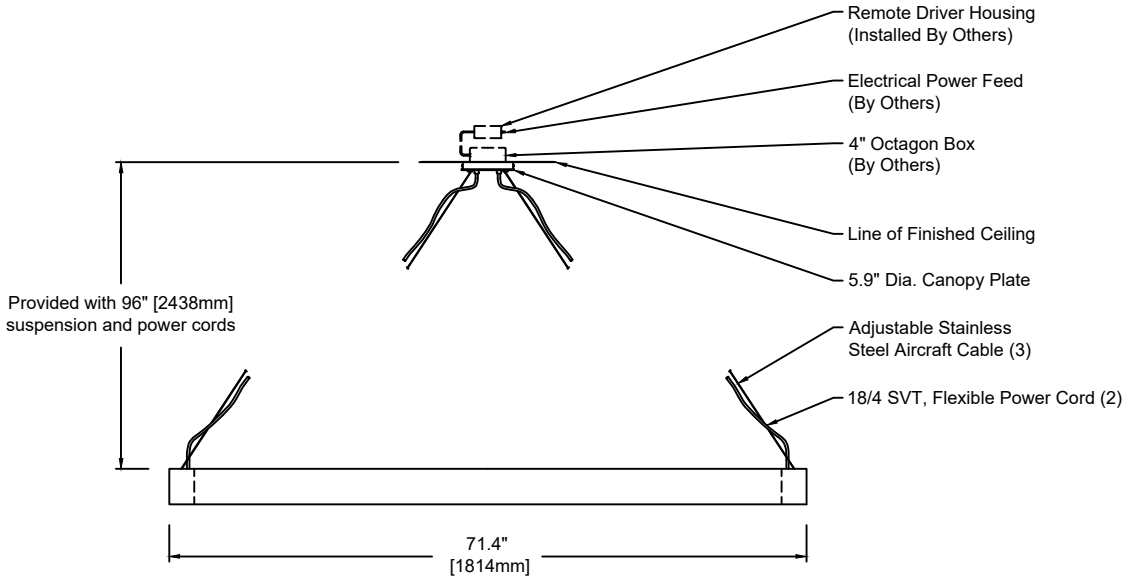

Ring UD

TECHNICAL SHEET

PERSPECTIVE VIEW

Drawing 1 of 2

Fixture Weight : 48 lbs

1692	P	72	MD	830	MI	830	U	S	SW - SA	19	CE - DC - CC
Model	Type	Size	Wattage Direct	Color Temp	Wattage Indirect	Color Temp	Voltage	Control	Diffuser	Finish	Options
P - Pendant	72"	LD	827	LI	827	1 - 120 VAC only	S	SW - Satin Opal Acrylic (Bottom)	19 - Painted Anodized Aluminum - RAL 9006 Matte	CE - Center Canopy	
		MD	830	MI	830	U - 120/277 V	D010	CB - Aluminum Cover (Bottom)	21 - Painted White - RAL 9010 Matte	SA - Single Circuit	
		RGBD	835	RGBI	835		DFPN	SA - Satin Clear Acrylic (Top)	26 - Painted Black - RAL 9005 Matte	DC - Dual Circuit	
		00	840	00	840		L3DAE	CT - Aluminum Cover (Top)	22 - Painted Custom Color	CC - Clear Insulated Cable (Standard)	
			RGB	RGB	RGB		L3D0E			WC - White Cable	
							DMX			BC - Black Cable	

Technical Data:
 Form - linear, Operating voltage: 24VDC
 Color rendering index Ra min: 82 CRI, Available in 90 CRI
 Viewing angle: 110°
 Lifetime - L70: 60,000h
 Working temperature: -20°C to 60°C (-4°F to 140°F)

Remote Drivers:
 Max. wiring distance / Load

	Osram	Lutron
Wire Gauge	≤48W	≤40W
#18AWG	37'	25'
#16AWG	59'	39'
#14AWG	95'	63'

Ring UD

TECHNICAL SHEET

Canopy Detail

Scale: N.T.S.

Note:
Canopy finish matches housing

Provided with 96" [2438mm] suspension and power cords

Note:
Please consult factory for minimum mounting height of each fixture size

4.0" [101mm]

"A"

Center Canopy Mounting

Scale: N.T.S.

Drawing 2 of 2

Series: 1692