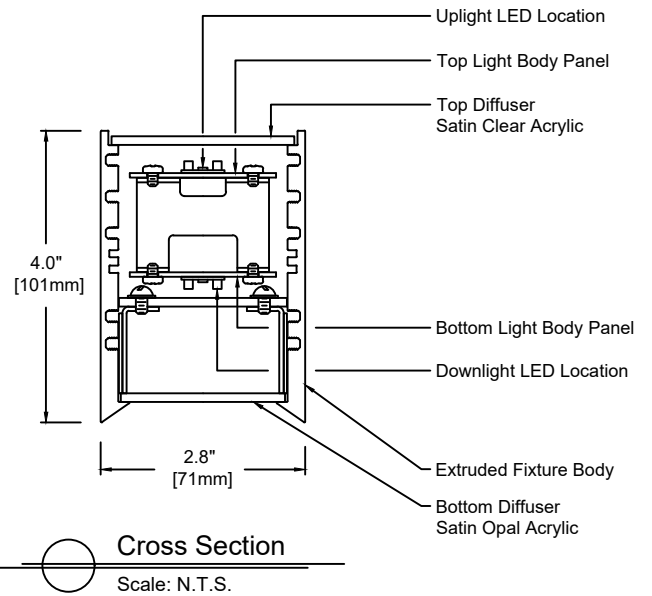

Ring UD

TECHNICAL SHEET

PERSPECTIVE VIEW

Provided with 96" [2438mm] suspension and power cords

Drawing 1 of 2

Fixture Weight : 24 lbs

1692	P	36	MD	830	MI	830	U	S	SW - SA	19	CE - DC - CC
Model	Type	Size	Wattage Direct	Color Temp	Wattage Indirect	Color Temp	Voltage	Control	Diffuser	Finish	Options
P - Pendant		36"	LD MD RGBD 00	827 830 840 RGB	LI MI 00	827 830 840 RGB	1 - 120 VAC only U - 120/277 V	S D010 DFPN L3DAE L3D0E DMX	SW - Satin Opal Acrylic (Bottom) CB - Aluminum Cover (Bottom) SA - Satin Clear Acrylic (Top) CT - Aluminum Cover (Top)	19 - Painted Anodized Aluminum - RAL 9006 Matte 21 - Painted White - RAL 9010 Matte 26 - Painted Black - RAL 9005 Matte 22 - Painted Custom Color	CE - Center Canopy SA - Single Circuit DC - Dual Circuit CC - Clear Insulated Cable (Standard) WC - White Cable BC - Black Cable

Technical Data:
Form - linear, Operating voltage: 24VDC
Color rendering index Ra min: 82 CRI, Available in 90 CRI
Viewing angle: 110°
Lifetime - L70: 60,000h
Working temperature: -20°C to 60°C (-4°F to 140°F)

Wattage "RGBD or RGBI" - 92 Watt / 2,397 lm

Technical Data for RGB:
Form - tape, Operating voltage: 24VDC
Viewing angle: 120°
Lifetime - L70: 50,000h
Working temperature: -30°C to 75°C (-22°F to 167°F)

Note:
Canopy finish matches housing

Provided with 96" [2438mm] suspension and power cords

Note:
Please consult factory for minimum mounting height of each fixture size

4.0" [101mm]

"A"

Center Canopy Mounting