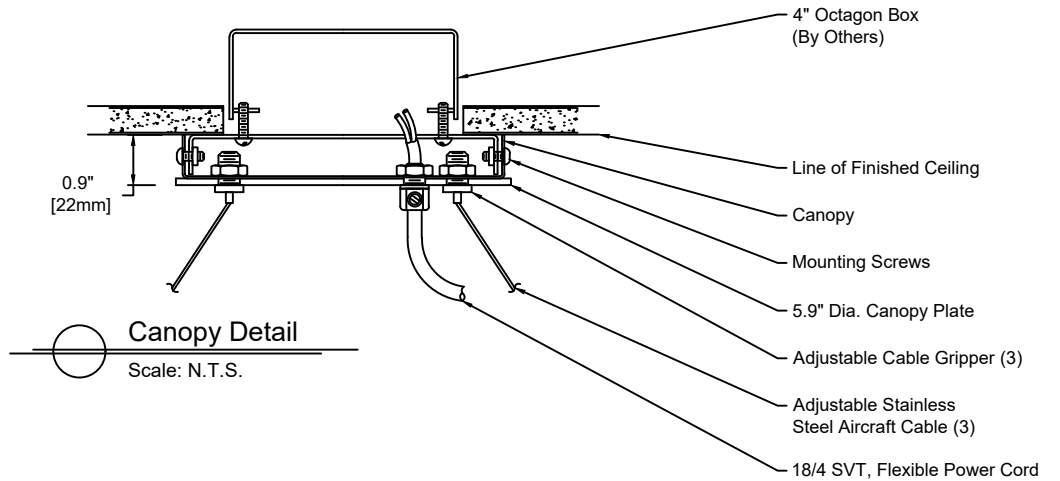

Ring UD

TECHNICAL SHEET

PERSPECTIVE VIEW

Provided with 96" [2438mm] suspension and power cords

Drawing 1 of 2

Fixture Weight : 24 lbs

1692	P	36	MD	830	MI	830	U	S	SW - SA	19	CE - DC - CC
Model	Type	Size	Wattage Direct	Color Temp	Wattage Indirect	Color Temp	Voltage	Control	Diffuser	Finish	Options
P - Pendant		36"	LD MD RGBD 00	827 830 840 RGB	LI MI 00	827 830 840 RGB	1 - 120 VAC only U - 120/277 V	S D010 DFPN L3DAE L3D0E DMX	SW - Satin Opal Acrylic (Bottom) CB - Aluminum Cover (Bottom) SA - Satin Clear Acrylic (Top) CT - Aluminum Cover (Top)	19 - Painted Anodized Aluminum - RAL 9006 Matte 21 - Painted White - RAL 9010 Matte 26 - Painted Black - RAL 9005 Matte 22 - Painted Custom Color	CE - Center Canopy SA - Single Circuit DC - Dual Circuit CC - Clear Insulated Cable (Standard) WC - White Cable BC - Black Cable

Remote Drivers:
Max. wiring distance / Load

Wire Gauge	Osram		Lutron	
	≤48W	≤72W	≤96W	≤96W
#18AWG	37'	25'	18'	15'
#16AWG	59'	39'	29'	25'
#14AWG	95'	63'	47'	40'

Ring UD

TECHNICAL SHEET

Canopy Detail

Scale: N.T.S.

Note:
Canopy finish matches housing

Provided with 96" [2438mm] suspension and power cords

Note:
Please consult factory for minimum mounting height of each fixture size

4.0" [101mm]

"A"

Center Canopy Mounting