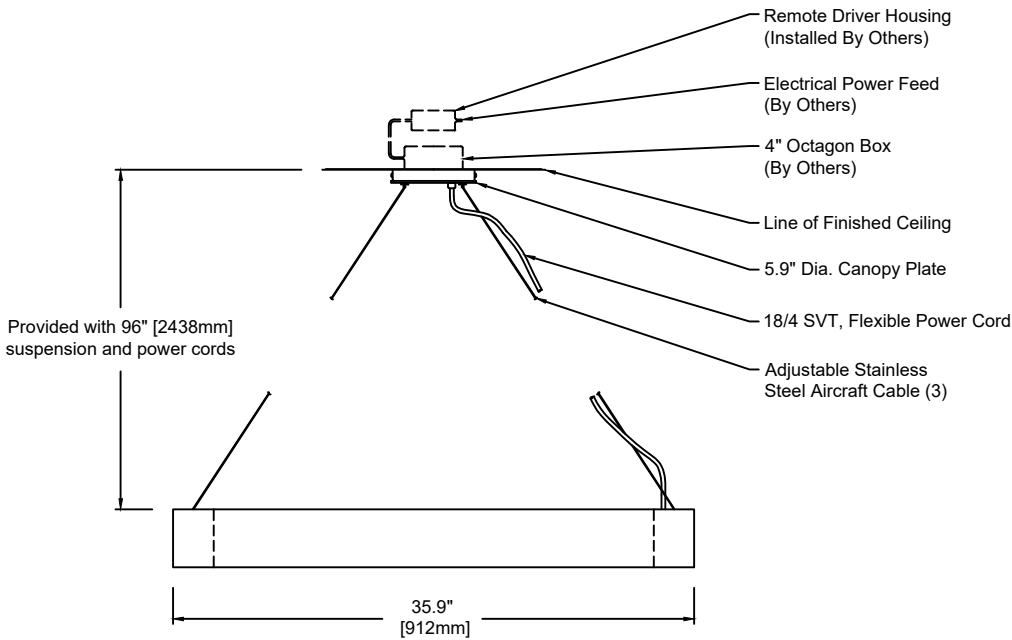

Ring UD

TECHNICAL SHEET

PERSPECTIVE VIEW

Provided with 96" [2438mm] suspension and power cords

Drawing 1 of 2

Fixture Weight : 24 lbs

1692	P	36	MD	830	MI	830	U	S	SW - SA	19	CE - DC - CC
Model	Type	Size	Wattage Direct	Color Temp	Wattage Indirect	Color Temp	Voltage	Control	Diffuser	Finish	Options
P - Pendant		36"	LD MD RGBD 00	827 830 840 RGB	LI MI 00	827 830 840 RGB	1 - 120 VAC only U - 120/277 V	S D010 DFPN L3DAE L3D0E DMX	SW - Satin Opal Acrylic (Bottom) CB - Aluminum Cover (Bottom) SA - Satin Clear Acrylic (Top) CT - Aluminum Cover (Top)	19 - Painted Anodized Aluminum - RAL 9006 Matte 21 - Painted White - RAL 9010 Matte 26 - Painted Black - RAL 9005 Matte 22 - Painted Custom Color	CE - Center Canopy SA - Single Circuit DC - Dual Circuit CC - Clear Insulated Cable (Standard) WC - White Cable BC - Black Cable

Technical Data:
Form - linear, Operating voltage: 24VDC
Color rendering index Ra min: 82 CRI, Available in 90 CRI
Viewing angle: 110°
Lifetime - L70: 60,000h
Working temperature: -20°C to 60°C (-4°F to 140°F)

Remote Drivers:
Max. wiring distance / Load

Wire Gauge	Osram		Lutron	
	≤48W	≤72W	≤96W	≤96W
#18AWG	37'	25'	18'	15'
#16AWG	59'	39'	29'	25'
#14AWG	95'	63'	47'	40'

Ring UD

TECHNICAL SHEET

Canopy Detail

Scale: N.T.S.

Note:
Canopy finish matches housing

Provided with 96" [2438mm] suspension and power cords

Note:
Please consult factory for minimum mounting height of each fixture size

4.0" [101mm]

"A"

Center Canopy Mounting