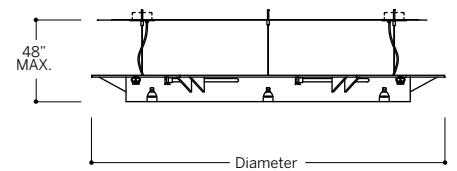

Reflected Plan

Elevation