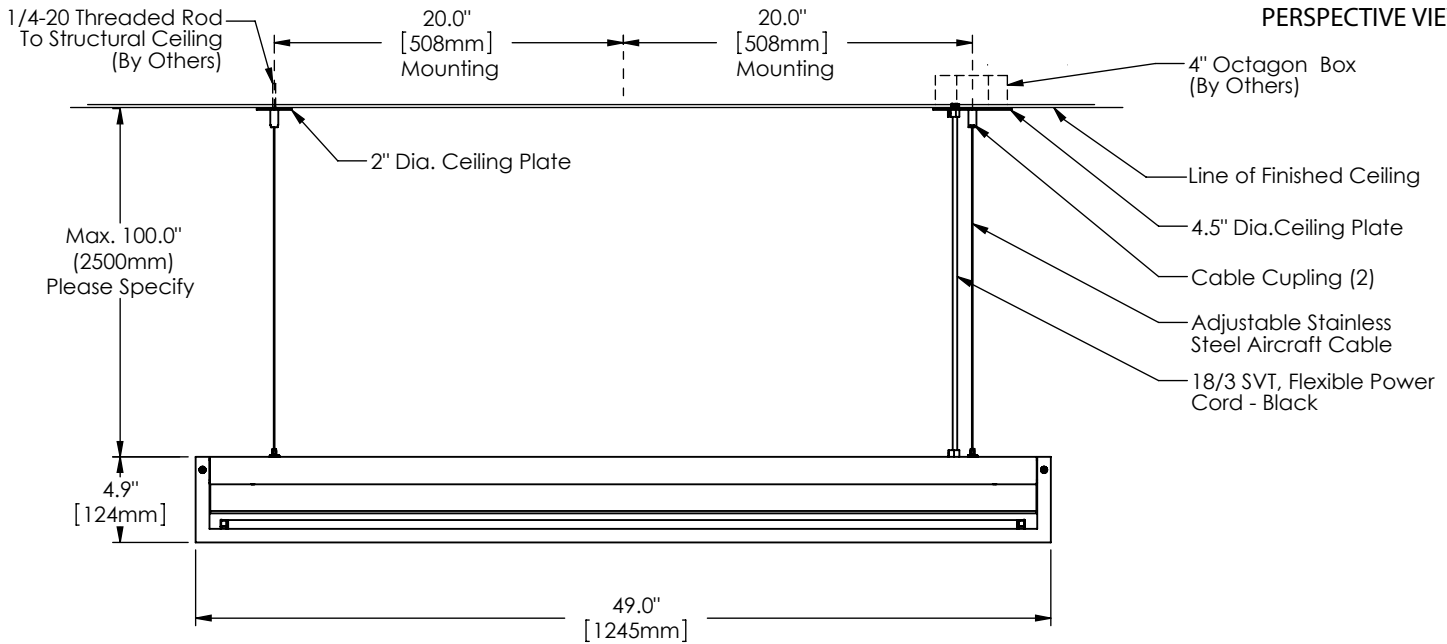

# Wing W Specifications

PERSPECTIVE VIEW

Series	Style	Lamp	Diffuser	Finish	Length	Voltage	Options
1821	P		NA		49		
	P - Pendant	44 - 1 x 28 Watt / G5 45 - 1 x 54 Watt HO / G5	NA - Not Applicable	19 - Painted Anodized Aluminum 21 - Painted White 22 - Painted Custom Color	49"	U - 120-277 V 1 - 120 V 2 - 220-240 V 3 - 277 V	DM - Specify Dimming Ballast Consult The Factory EM - Fluorescent Emergency, Battery - Remote Other _____