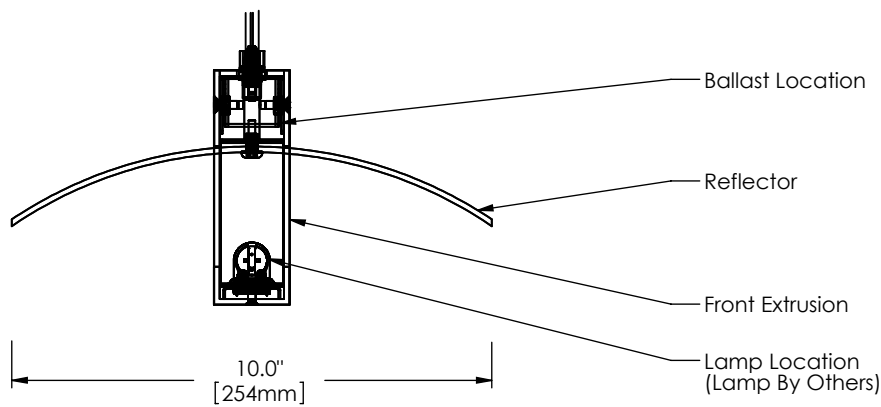

# Wing W Specifications

PERSPECTIVE VIEW

Series	Style	Lamp	Diffuser	Finish	Length	Voltage	Options
1821	P		NA		49		
	P - Pendant	44 - 1 x 28 Watt / G5 45 - 1 x 54 Watt HO / G5	NA - Not Applicable	19 - Painted Anodized Aluminum 21 - Painted White 22 - Painted Custom Color	49"	U - 120-277 V 1 - 120 V 2 - 220-240 V 3 - 277 V	DM - Specify Dimming Ballast Consult The Factory EM - Fluorescent Emergency, Battery - Remote Other _____