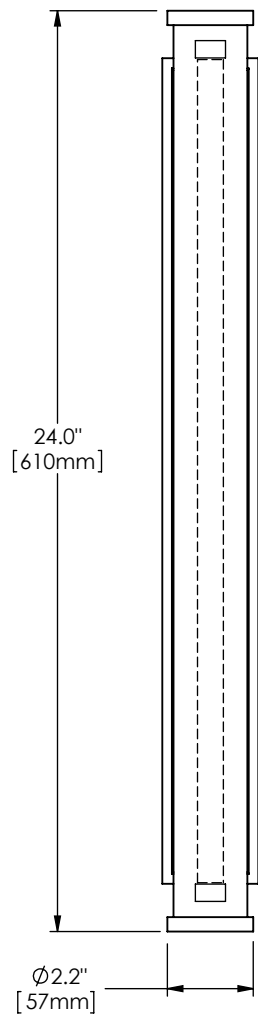

# Sigma Specifications

PERSPECTIVE VIEW

1740	W	40	SA	17	24	U	
Series	Style	Lamp	Diffuser	Finish	Size	Voltage	Options
	W - Wall	40 - 1 x 14 Watt / G5 41 - 1 x 24 Watt HO / G5	SA - Clear Satin Acrylic WA - White Opal Acrylic	17 - Satin Aluminum 21 - Painted White 22 - Painted Custom Color	24"	U - 120-277 V 1 - 120 V 2 - 220-240 V 3 - 277 V	DM - Specify Dimming Ballast Consult The Factory EM - Fluorescent Emergency, Battery - Remote Other _____