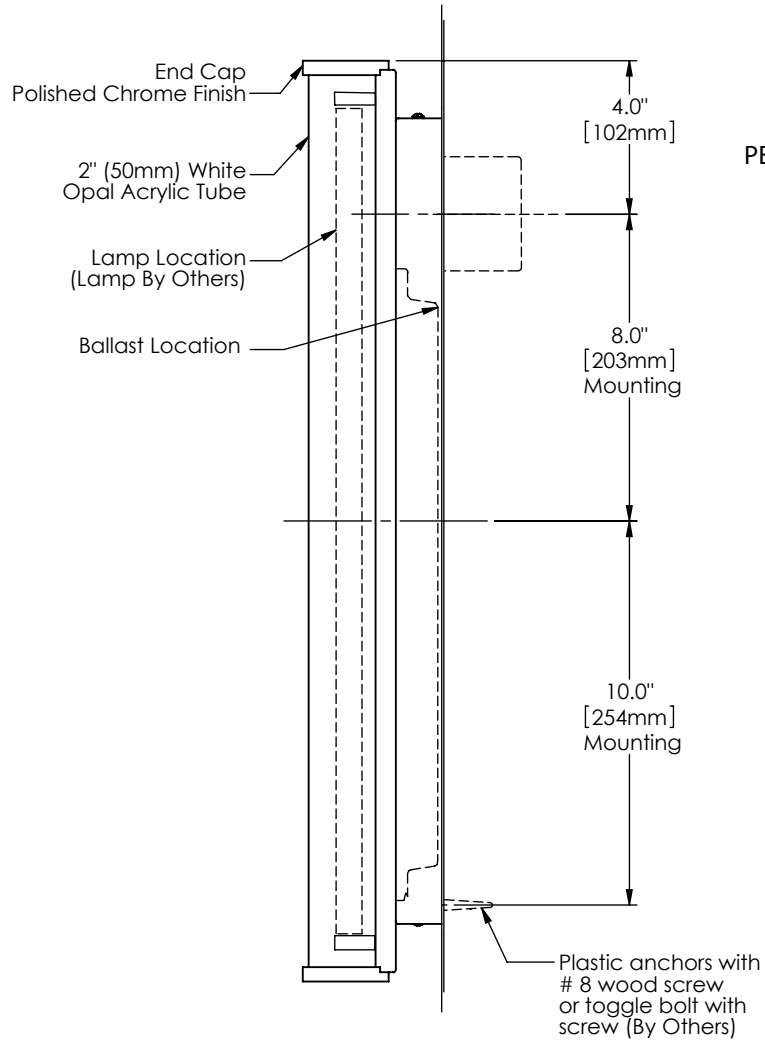

# Sigma Specifications

PERSPECTIVE VIEW

1740	W	40	SA	17	24	U	
Series	Style	Lamp	Diffuser	Finish	Size	Voltage	Options
	W - Wall	40 - 1 x 14 Watt / G5 41 - 1 x 24 Watt HO / G5	SA - Clear Satin Acrylic WA - White Opal Acrylic	17 - Satin Aluminum 21 - Painted White 22 - Painted Custom Color	24"	U - 120-277 V 1 - 120 V 2 - 220-240 V 3 - 277 V	DM - Specify Dimming Ballast Consult The Factory EM - Fluorescent Emergency, Battery - Remote Other _____