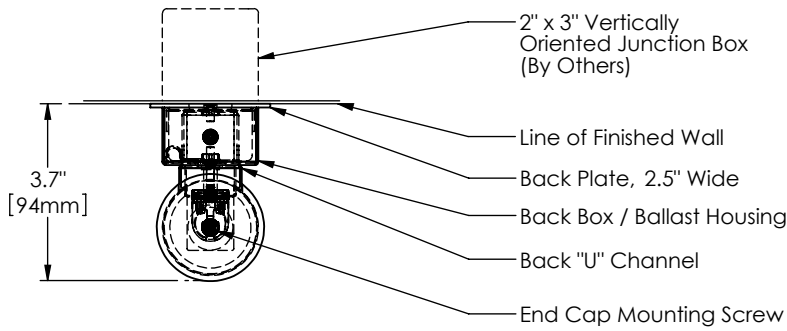

# Sigma Specifications

PERSPECTIVE VIEW

1740	W	40	SA	17	24	U	
Series	Style	Lamp	Diffuser	Finish	Size	Voltage	Options
	W - Wall	40 - 1 x 14 Watt / G5 41 - 1 x 24 Watt HO / G5	SA - Clear Satin Acrylic WA - White Opal Acrylic	17 - Satin Aluminum 21 - Painted White 22 - Painted Custom Color	24"	U - 120-277 V 1 - 120 V 2 - 220-240 V 3 - 277 V	DM - Specify Dimming Ballast Consult The Factory EM - Fluorescent Emergency, Battery - Remote Other _____