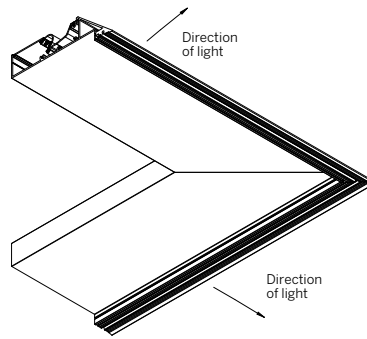

PATTERN COFFER (PC)

WG-EC-RPT-PC-...

TOP VIEW

PATTERN RAFT (PR)

WG-EC-RPT-PR-...

TOP VIEW

Minimum Angle 75°
Maximum Angle 180°

PLANE TO PLANE INSIDE CORNER (PPI)

WG-EC-RPT-PPI

PLANE TO PLANE OUTSIDE CORNER (PPO)

WG-EC-RPT-PPO

CORNER + STRAIGHT RUN CONNECTIONS

Edgeless Cove

MOUNTING

Gypsum Ceiling Mounting

End Caps
EC-LEC/REC