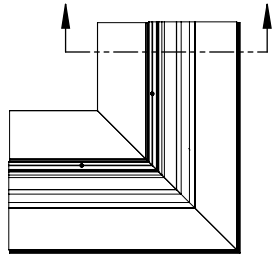

PATTERN COFFER (PC)

WG-EC-RPT-PC-...

TOP VIEW

PATTERN RAFT (PR)

WG-EC-RPT-PR-...

TOP VIEW

Minimum Angle 75°
Maximum Angle 180°

PLANE TO PLANE INSIDE CORNER (PPI)

WG-EC-RPT-PPI

PLANE TO PLANE OUTSIDE CORNER (PPO)

WG-EC-RPT-PPO

CORNER + STRAIGHT RUN CONNECTIONS

Edgeless Cove

MOUNTING

Gypsum Ceiling Mounting

End Caps
EC-LEC/REC