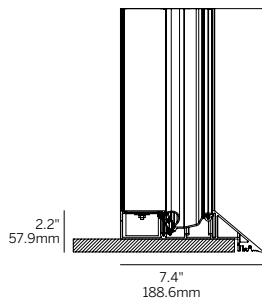

PATTERN COFFER (PC)

WG-EC-RPT-PC-...

TOP VIEW

PATTERN RAFT (PR)

WG-EC-RPT-PR-...

TOP VIEW

Minimum Angle 75°
Maximum Angle 180°

PLANE TO PLANE INSIDE CORNER (PPI)

WG-EC-RPT-PPI

PLANE TO PLANE OUTSIDE CORNER (PPO)

WG-EC-RPT-PPO

CORNER + STRAIGHT RUN CONNECTIONS

Edgeless Cove

MOUNTING

Gypsum Ceiling Mounting

End Caps
EC-LEC/REC

End Wall Returns
EC-LWR/RWR