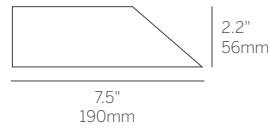

PATTERN COFFER (PC)

WG-EC-RPT-PC-...

TOP VIEW

PATTERN RAFT (PR)

WG-EC-RPT-PR-...

TOP VIEW

Minimum Angle 75°
Maximum Angle 180°

PLANE TO PLANE INSIDE CORNER (PPI)

WG-EC-RPT-PPI

PLANE TO PLANE OUTSIDE CORNER (PPO)

WG-EC-RPT-PPO

CORNER + STRAIGHT RUN CONNECTIONS

Edgeless Cove

MOUNTING

Gypsum Ceiling Mounting

End Caps
EC-LEC/REC