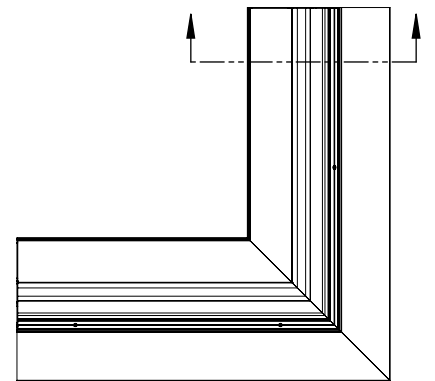

PATTERN COFFER (PC)

WG-EC-RPT-PC-...

TOP VIEW

PATTERN RAFT (PR)

WG-EC-RPT-PR-...

TOP VIEW

Minimum Angle 75°
Maximum Angle 180°

PLANE TO PLANE INSIDE CORNER (PPI)

WG-EC-RPT-PPI

PLANE TO PLANE OUTSIDE CORNER (PPO)

WG-EC-RPT-PPO

CORNER + STRAIGHT RUN CONNECTIONS

Edgeless Cove

MOUNTING

Gypsum Ceiling Mounting

End Caps
EC-LEC/REC