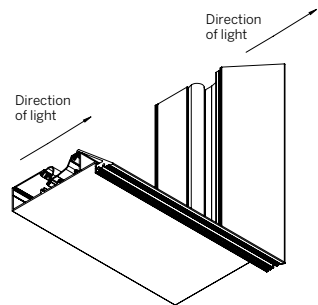

PATTERN COFFER (PC)

WG-EC-RPT-PC-...

TOP VIEW

PATTERN RAFT (PR)

WG-EC-RPT-PR-...

TOP VIEW

Minimum Angle 75°
Maximum Angle 180°

PLANE TO PLANE INSIDE CORNER (PPI)

WG-EC-RPT-PPI

PLANE TO PLANE OUTSIDE CORNER (PPO)

WG-EC-RPT-PPO

CORNER + STRAIGHT RUN CONNECTIONS

Edgeless Cove

MOUNTING

Gypsum Ceiling Mounting

End Caps
EC-LEC/REC