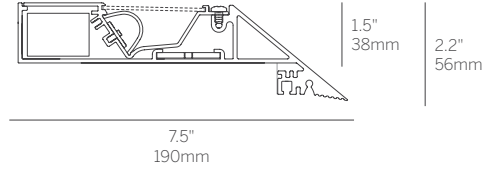

PATTERN COFFER (PC)

WG-EC-RPT-PC-...

TOP VIEW

PATTERN RAFT (PR)

WG-EC-RPT-PR-...

TOP VIEW

Minimum Angle 75°
Maximum Angle 180°

PLANE TO PLANE INSIDE CORNER (PPI)

WG-EC-RPT-PPI

PLANE TO PLANE OUTSIDE CORNER (PPO)

WG-EC-RPT-PPO

CORNER + STRAIGHT RUN CONNECTIONS

Edgeless Cove

MOUNTING

Gypsum Ceiling Mounting

End Caps
EC-LEC/REC

End Wall Returns
EC-LWR/RWR