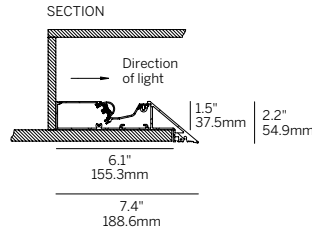

PATTERN COFFER (PC)

WG-EC-RPT-PC-...

TOP VIEW

PATTERN RAFT (PR)

WG-EC-RPT-PR-...

TOP VIEW

Minimum Angle 75°
Maximum Angle 180°

PLANE TO PLANE INSIDE CORNER (PPI)

WG-EC-RPT-PPI

PLANE TO PLANE OUTSIDE CORNER (PPO)

WG-EC-RPT-PPO

CORNER + STRAIGHT RUN CONNECTIONS

Edgeless Cove

MOUNTING

Gypsum Ceiling Mounting

End Caps
EC-LEC/REC