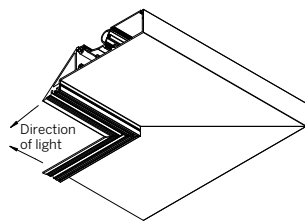

PATTERN COFFER (PC)

WG-EC-RPT-PC-...

TOP VIEW

PATTERN RAFT (PR)

WG-EC-RPT-PR-...

TOP VIEW

Minimum Angle 75°
Maximum Angle 180°

PLANE TO PLANE INSIDE CORNER (PPI)

WG-EC-RPT-PPI

PLANE TO PLANE OUTSIDE CORNER (PPO)

WG-EC-RPT-PPO

CORNER + STRAIGHT RUN CONNECTIONS

Edgeless Cove

MOUNTING

Gypsum Ceiling Mounting

End Caps
EC-LEC/REC