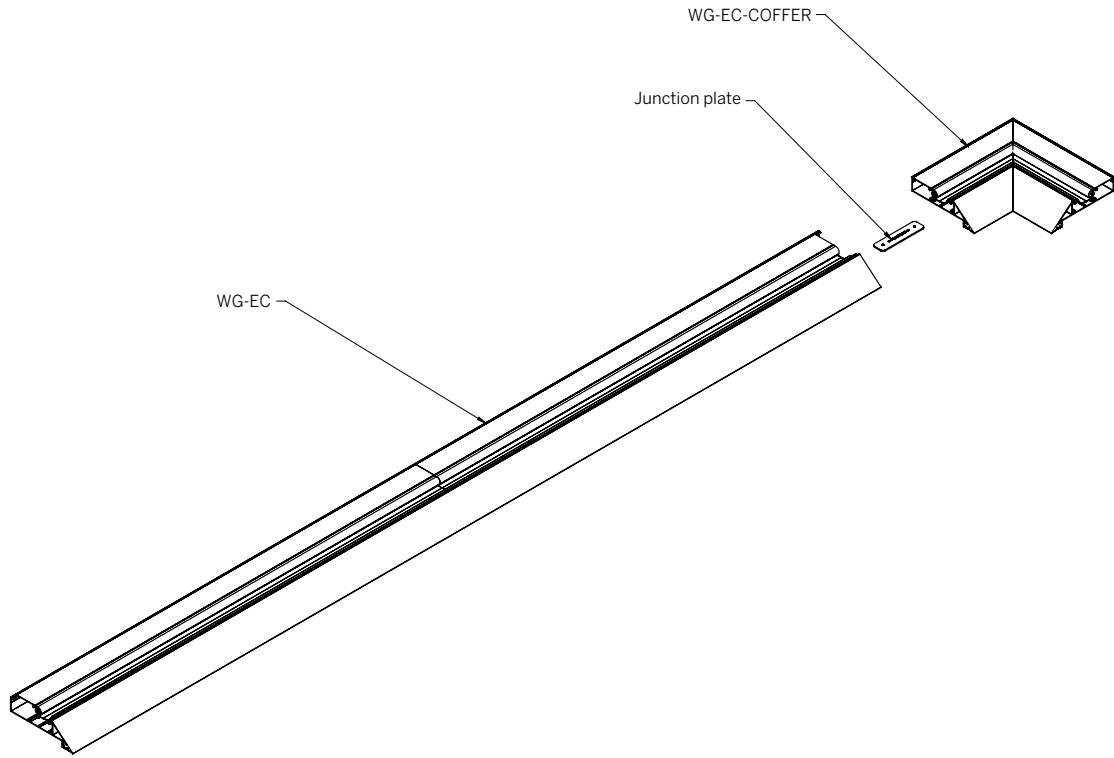

PATTERN COFFER (PC)

WG-EC-RPT-PC-...

TOP VIEW

PATTERN RAFT (PR)

WG-EC-RPT-PR-...

TOP VIEW

Minimum Angle 75°
Maximum Angle 180°

PLANE TO PLANE INSIDE CORNER (PPI)

WG-EC-RPT-PPI

PLANE TO PLANE OUTSIDE CORNER (PPO)

WG-EC-RPT-PPO

CORNER + STRAIGHT RUN CONNECTIONS

Edgeless Cove

MOUNTING

Gypsum Ceiling Mounting

End Caps
EC-LEC/REC

End Wall Returns
EC-LWR/RWR