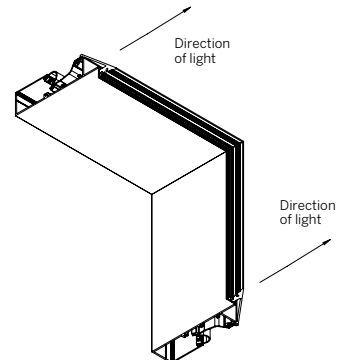

PATTERN COFFER (PC)

WG-EC-RPT-PC-...

TOP VIEW

PATTERN RAFT (PR)

WG-EC-RPT-PR-...

TOP VIEW

Minimum Angle 75°
Maximum Angle 180°

PLANE TO PLANE INSIDE CORNER (PPI)

WG-EC-RPT-PPI

PLANE TO PLANE OUTSIDE CORNER (PPO)

WG-EC-RPT-PPO

CORNER + STRAIGHT RUN CONNECTIONS

Edgeless Cove

MOUNTING

Gypsum Ceiling Mounting

End Caps
EC-LEC/REC