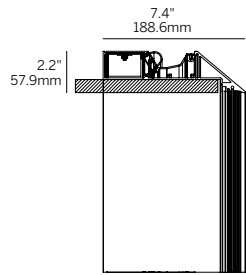

PATTERN COFFER (PC)

WG-EC-RPT-PC-...

TOP VIEW

PATTERN RAFT (PR)

WG-EC-RPT-PR-...

TOP VIEW

Minimum Angle 75°
Maximum Angle 180°

PLANE TO PLANE INSIDE CORNER (PPI)

WG-EC-RPT-PPI

PLANE TO PLANE OUTSIDE CORNER (PPO)

WG-EC-RPT-PPO

CORNER + STRAIGHT RUN CONNECTIONS

Edgeless Cove

MOUNTING

Gypsum Ceiling Mounting

End Caps
EC-LEC/REC

End Wall Returns
EC-LWR/RWR