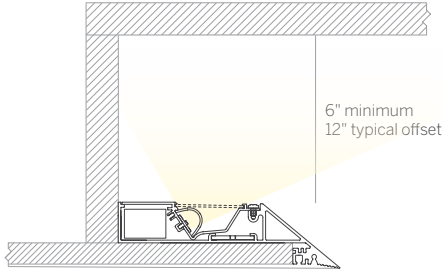

PATTERN COFFER (PC)

WG-EC-RPT-PC-...

TOP VIEW

PATTERN RAFT (PR)

WG-EC-RPT-PR-...

TOP VIEW

Minimum Angle 75°
Maximum Angle 180°

PLANE TO PLANE INSIDE CORNER (PPI)

WG-EC-RPT-PPI

PLANE TO PLANE OUTSIDE CORNER (PPO)

WG-EC-RPT-PPO

CORNER + STRAIGHT RUN CONNECTIONS

Edgeless Cove

MOUNTING

Gypsum Ceiling Mounting

End Caps
EC-LEC/REC

End Wall Returns
EC-LWR/RWR