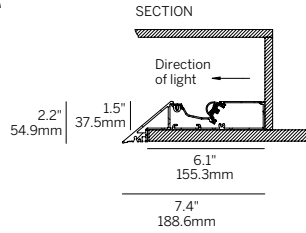

PATTERN COFFER (PC)

WG-EC-RPT-PC-...

TOP VIEW

PATTERN RAFT (PR)

WG-EC-RPT-PR-...

TOP VIEW

Minimum Angle 75°
Maximum Angle 180°

PLANE TO PLANE INSIDE CORNER (PPI)

WG-EC-RPT-PPI

PLANE TO PLANE OUTSIDE CORNER (PPO)

WG-EC-RPT-PPO

CORNER + STRAIGHT RUN CONNECTIONS

Edgeless Cove

MOUNTING

Gypsum Ceiling Mounting

End Caps
EC-LEC/REC

End Wall Returns
EC-LWR/RWR