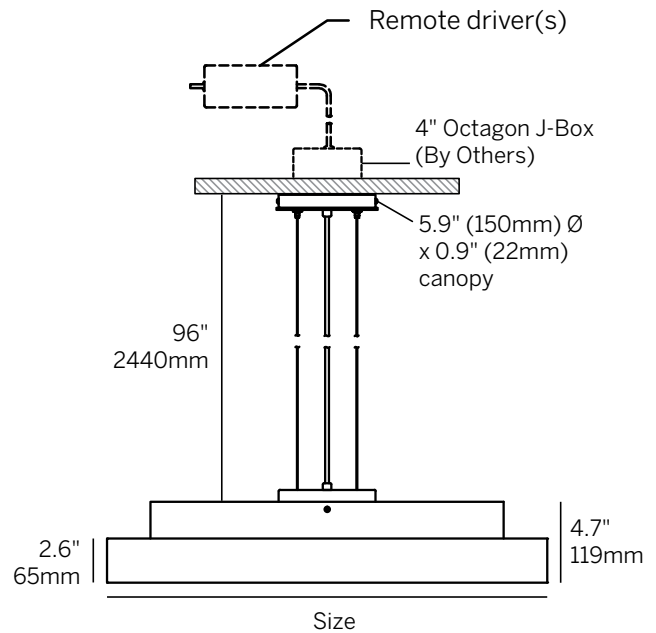

PENDANT

Direct illumination with indirect glow

Model 1520

Size

- 15.6" (396mm)
- 18.6" (472mm)
- 22.6" (574mm)
- 25.6" (651mm)
- 30.0" (763mm)
- 36.0" (915mm)
- Custom

Canopy Detail
Fixture mounts directly to
4" octagon box - supplied
and installed by others

Notes

- For sizes 15.6" [396mm] and 18.6" [472mm] Diameter Driver is remote - Order separately

scan or click
for info