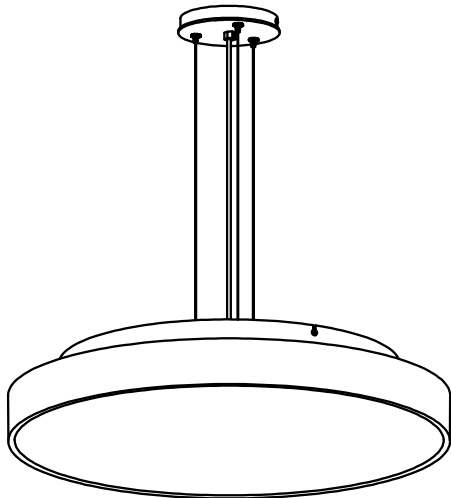

PENDANT

Direct illumination with indirect glow

Model 1520

Size

- 15.6" (396mm)
- 18.6" (472mm)
- 22.6" (574mm)
- 25.6" (651mm)
- 30.0" (763mm)
- 36.0" (915mm)
- Custom

Canopy Detail
Fixture mounts directly to
4" octagon box - supplied
and installed by others

Notes

- For sizes 15.6" [396mm] and 18.6" [472mm] Diameter Driver is remote - Order separately

scan or click
for info