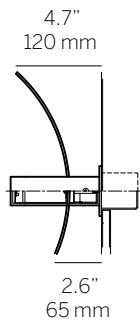

Wing

Wing provides glare-free indirect illumination when mounted horizontally. It is perfect for stairways and corridors with open ceilings.

Model 1820 **1820**

Type
W Wall **W**

Size
26 26"
37 37"
49 49"
Custom

Wattage¹

26"
L 6W (800lm)
M 12W (1486lm)
H 20W (2348lm)

37"
L 9W (1133lm)
M 17W (2106lm)
H 28W (3326lm)

49"
L 12W (1533lm)
M 23W (2848lm)
H 38W (4500lm)

Color Temp²

827 2700
830 3000
835 3500
840 4000

Voltage
U 120/277
I 120VAC only