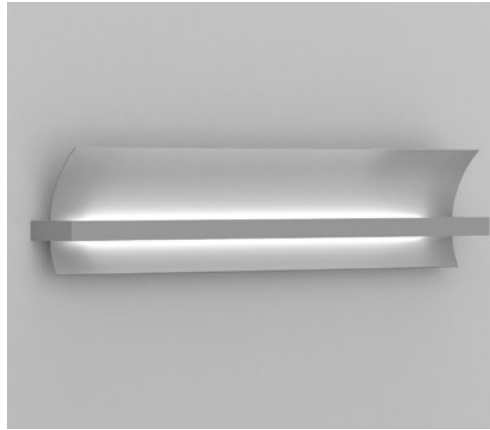

Wing

Wing provides glare-free indirect illumination when mounted horizontally. It is perfect for stairways and corridors with open ceilings.

Model 1820 **1820**

Type
W Wall **W**

Size
26 26"
37 37"
49 49"
Custom

Wattage¹

26"
L 6W (800lm)
M 12W (1486lm)
H 20W (2348lm)

37"
L 9W (1133lm)
M 17W (2106lm)
H 28W (3326lm)

49"
L 12W (1533lm)
M 23W (2848lm)
H 38W (4500lm)

Color Temp²

827 2700
830 3000
835 3500
840 4000

Voltage
U 120/277
I 120VAC only

19 Painted anodized aluminum - RAL 9006 matte
21 Painted white - RAL 9010 matte
22 Painted custom color

Notes

¹Nominal lumens

²82 CRI standard / 90 CRI available

³Reflector is painted white - RAL 9010, 30% Gloss.