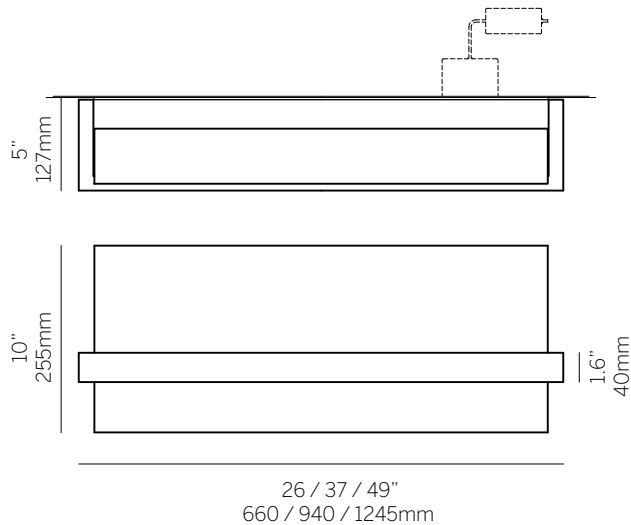

Wing

Wing provides glare-free indirect illumination when mounted horizontally. It is perfect for stairways and corridors with open ceilings.

Model 1820 **1820**

Type
W Wall **W**

Size
26 26"
37 37"
49 49"
Custom

Wattage¹

26"
L 6W (800lm)
M 12W (1486lm)
H 20W (2348lm)

37"
L 9W (1133lm)
M 17W (2106lm)
H 28W (3326lm)

49"
L 12W (1533lm)
M 23W (2848lm)
H 38W (4500lm)

Color Temp²

827 2700
830 3000
835 3500
840 4000

Voltage
U 120/277
I 120VAC only

19 Painted anodized aluminum - RAL 9006 matte
21 Painted white - RAL 9010 matte
22 Painted custom color

Notes

¹Nominal lumens

²82 CRI standard / 90 CRI available

³Reflector is painted white - RAL 9010, 30% Gloss.