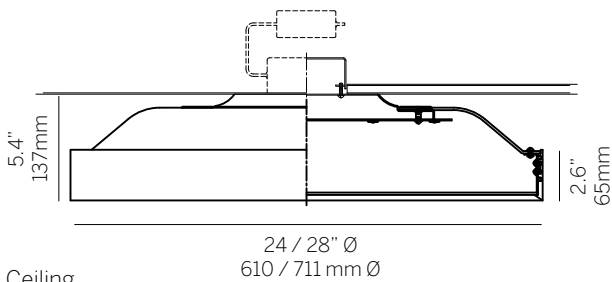

Puck

Suspended and ceiling mount with 80%:20% direct/indirect light in multiple sizes and lumen packages for large or small space illumination.

Pendant

Ceiling

inter•lux

Model 1500 1500

Type
P Pendant
C Ceiling

Size
24 24" Ø
28 28" Ø

Wattage¹
24"
L 17W (2220lm)
M 33W (4087lm)
28"
L 29W (3800lm)
M 57W (7059lm)

Color Temp²
827 2700
830 3000
835 3500
840 4000

Voltage
U 120/277
I 120VAC only

Control (Remote 24V)
S Non-dim
D010 0-10V 10%
DFPN Lutron Forward Phase 1% 120VAC
L3DAE Lutron Hi-lume 1% EcoSystem
L3D0E Lutron Hi-lume Premier 0.1% EcoSystem

Notes

- ¹Nominal lumens
- ²82 CRI standard / 90 CRI available
- ³Canopy finish matches housing
- ⁴96" clear insulated cable standard

For up to date technical information, refer to inter-lux.com/alm

inter-lux.com/alm