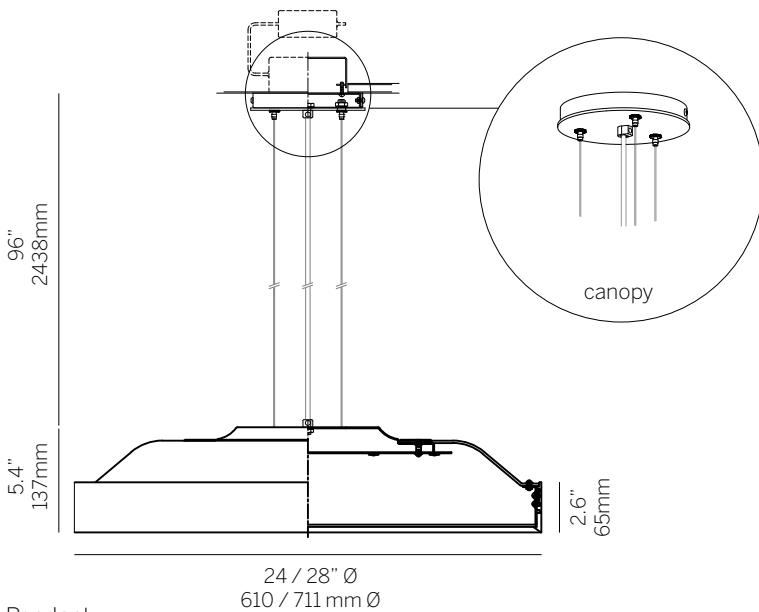

Puck

Suspended and ceiling mount with 80%:20% direct/indirect light in multiple sizes and lumen packages for large or small space illumination.

Pendant

Ceiling

inter•lux

Model 1500 1500

Type
P Pendant
C Ceiling

Size
24 24" Ø
28 28" Ø

Wattage¹
24"
L 17W (2220lm)
M 33W (4087lm)
28"
L 29W (3800lm)
M 57W (7059lm)

Color Temp²
827 2700
830 3000
835 3500
840 4000

Voltage
U 120/277
I 120VAC only

Control (Remote 24V)
S Non-dim
D010 0-10V 10%
DFPN Lutron Forward Phase 1% 120VAC
L3DAE Lutron Hi-lume 1% EcoSystem
L3D0E Lutron Hi-lume Premier 0.1% EcoSystem

Notes

- ¹Nominal lumens
- ²82 CRI standard / 90 CRI available
- ³Canopy finish matches housing
- ⁴96" clear insulated cable standard

For up to date technical information, refer to inter-lux.com/alm

inter-lux.com/alm