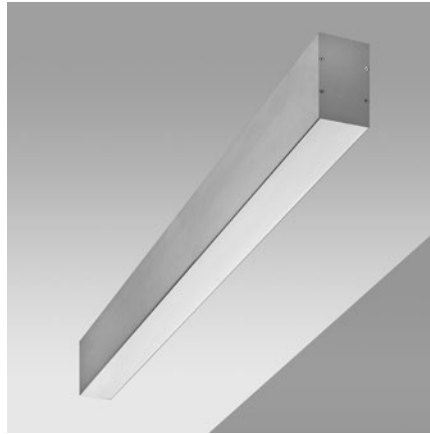

# Clearline Ceiling

Clearline Ceiling is a clean, linear form for general illumination as well as accent lighting.