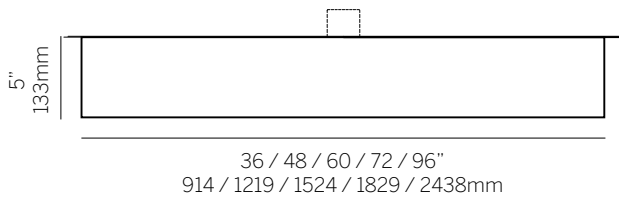

## Notes

<sup>1</sup>Nominal lumens

<sup>2</sup>82 CRI standard / 90 CRI available

<sup>3</sup>12" distance between accent lights standard (contact factory for other accent light spacings)

For up to date technical information, refer to [inter-lux.com/alm](http://inter-lux.com/alm)

### Wattage<sup>1</sup>

36"  
L 9W (1200lm)  
M 18W (2229lm)  
H 30W (3522lm)  
48"  
L 12W (1600lm)  
M 24W (2972lm)  
H 40W (4696lm)  
60"  
L 15W (2000lm)  
M 30W (3715lm)  
H 50W (5870lm)  
72"  
L 18W (2400lm)  
M 36W (4458lm)  
H 60W (7044lm)  
96"  
L 24W (3200lm)  
M 48W (5944lm)  
H 80W (9392lm)