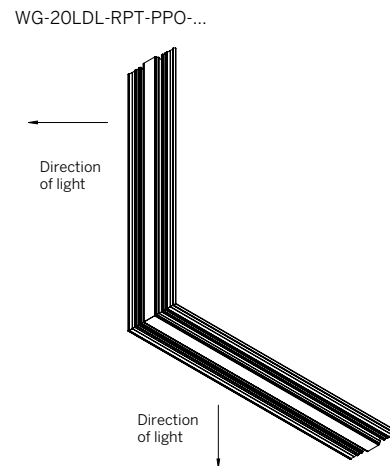

PATTERN CORNER Recessed Plaster Trim

PLANE-TO-PLANE INSIDE CORNER (PPI) Recessed Plaster Trim wall to wall or wall to ceiling

PLANE-TO-PLANE OUTSIDE CORNER (PPO) Recessed Plaster Trim wall to wall or wall to ceiling

PATTERN CORNER

Recessed Bezel Trim / Recessed Grid Trim

WG-20LDL-RBT/RGTx-P-

Mitered / Welded Housing
Mitered Lens (OD, SD, MPL)

Mitered / Welded Housing
Butted Lens (BD)

PLANE-TO -PLANE INSIDE CORNER (PPI)

Recessed Bezel Trim / Recessed Grid Trim

wall to wall or wall to ceiling

WG-20LDL-RBT/RGTx-PPI-...

PLANE-TO -PLANE OUTSIDE CORNER (PPO)

Recessed Bezel Trim / Recessed Grid Trim

wall to wall or wall to ceiling

WG-20LDL-RBT/RGTx-PPO-...

20 Linear Recessed Details

CHICAGO PLENUM

Recessed Plaster Trim (RPT) Only

20 Linear Recessed Details

CORNER + STRAIGHT RUN CONNECTIONS

Recessed Plaster Trim

CORNER + STRAIGHT RUN CONNECTIONS