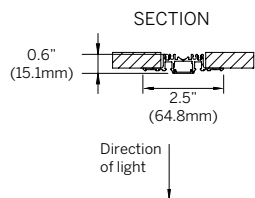

PATTERN CORNER Recessed Plaster Trim

PLANE-TO-PLANE INSIDE CORNER (PPI) Recessed Plaster Trim wall to wall or wall to ceiling

PLANE-TO-PLANE OUTSIDE CORNER (PPO) Recessed Plaster Trim wall to wall or wall to ceiling

PATTERN CORNER

Recessed Bezel Trim / Recessed Grid Trim

WG-20LDL-RBT/RGTx-P-

Mitered / Welded Housing
Mitered Lens (OD, SD, MPL)

Mitered / Welded Housing
Butted Lens (BD)

PLANE-TO -PLANE INSIDE CORNER (PPI)

Recessed Bezel Trim / Recessed Grid Trim

wall to wall or wall to ceiling

WG-20LDL-RBT/RGTx-PPI-...

PLANE-TO -PLANE OUTSIDE CORNER (PPO)

Recessed Bezel Trim / Recessed Grid Trim

wall to wall or wall to ceiling

WG-20LDL-RBT/RGTx-PPO-...

20 Linear Recessed Details

CHICAGO PLENUM

Recessed Plaster Trim (RPT) Only

20 Linear Recessed Details

CORNER + STRAIGHT RUN CONNECTIONS

Recessed Plaster Trim

CORNER + STRAIGHT RUN CONNECTIONS