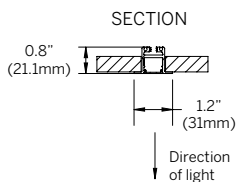

PATTERN CORNER

Recessed Bezel Trim / Recessed Grid Trim

WG-20LDL-RBT/RGTx-P-

Mitered / Welded Housing
Mitered Lens (OD, SD, MPL)

Mitered / Welded Housing
Butted Lens (BD)

PLANE-TO -PLANE INSIDE CORNER (PPI)

Recessed Bezel Trim / Recessed Grid Trim

wall to wall or wall to ceiling

WG-20LDL-RBT/RGTx-PPI-...

PLANE-TO -PLANE OUTSIDE CORNER (PPO)

Recessed Bezel Trim / Recessed Grid Trim

wall to wall or wall to ceiling

WG-20LDL-RBT/RGTx-PPO-...

20 Linear Recessed Details

CHICAGO PLENUM

Recessed Plaster Trim (RPT) Only

20 Linear Recessed Details

CORNER + STRAIGHT RUN CONNECTIONS

Recessed Plaster Trim

CORNER + STRAIGHT RUN CONNECTIONS