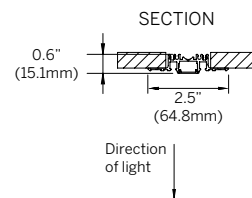

PATTERN CORNER Recessed Plaster Trim

PLANE-TO-PLANE INSIDE CORNER (PPI) Recessed Plaster Trim wall to wall or wall to ceiling

PLANE-TO-PLANE OUTSIDE CORNER (PPO) Recessed Plaster Trim wall to wall or wall to ceiling

PATTERN CORNER

Recessed Bezel Trim / Recessed Grid Trim

WG-20LDL-RBT/RGTx-P-

Mitered / Welded Housing
Mitered Lens (OD, SD, MPL)

Mitered / Welded Housing
Butted Lens (BD)

PLANE-TO -PLANE INSIDE CORNER (PPI)

Recessed Bezel Trim / Recessed Grid Trim

wall to wall or wall to ceiling

WG-20LDL-RBT/RGTx-PPI-...

PLANE-TO -PLANE OUTSIDE CORNER (PPO)

Recessed Bezel Trim / Recessed Grid Trim

wall to wall or wall to ceiling

WG-20LDL-RBT/RGTx-PPO-...

20 Linear Recessed Details

CHICAGO PLENUM

Recessed Plaster Trim (RPT) Only

20 Linear Recessed Details

CORNER + STRAIGHT RUN CONNECTIONS

Recessed Plaster Trim

CORNER + STRAIGHT RUN CONNECTIONS