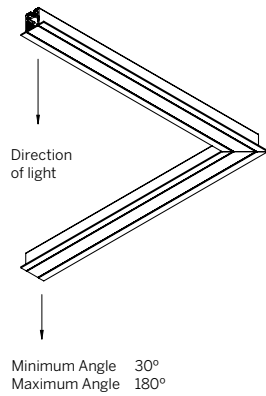

PATTERN CORNER Recessed Plaster Trim

PLANE-TO-PLANE INSIDE CORNER (PPI) Recessed Plaster Trim wall to wall or wall to ceiling

PLANE-TO-PLANE OUTSIDE CORNER (PPO) Recessed Plaster Trim wall to wall or wall to ceiling

PATTERN CORNER

Recessed Bezel Trim / Recessed Grid Trim

WG-20LDL-RBT/RGTx-P-

Mitered / Welded Housing
Mitered Lens (OD, SD, MPL)

Mitered / Welded Housing
Butted Lens (BD)

PLANE-TO -PLANE INSIDE CORNER (PPI)

Recessed Bezel Trim / Recessed Grid Trim

wall to wall or wall to ceiling

WG-20LDL-RBT/RGTx-PPI-...

PLANE-TO -PLANE OUTSIDE CORNER (PPO)

Recessed Bezel Trim / Recessed Grid Trim

wall to wall or wall to ceiling

WG-20LDL-RBT/RGTx-PPO-...

20 Linear Recessed Details

CHICAGO PLENUM

Recessed Plaster Trim (RPT) Only

20 Linear Recessed Details

CORNER + STRAIGHT RUN CONNECTIONS

Recessed Plaster Trim

CORNER + STRAIGHT RUN CONNECTIONS