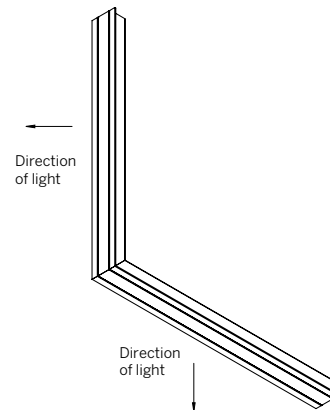

PATTERN CORNER

Recessed Bezel Trim / Recessed Grid Trim

WG-20LDL-RBT/RGTx-P-

Mitered / Welded Housing
Mitered Lens (OD, SD, MPL)

Mitered / Welded Housing
Butted Lens (BD)

PLANE-TO -PLANE INSIDE CORNER (PPI)

Recessed Bezel Trim / Recessed Grid Trim

wall to wall or wall to ceiling

WG-20LDL-RBT/RGTx-PPI-...

PLANE-TO -PLANE OUTSIDE CORNER (PPO)

Recessed Bezel Trim / Recessed Grid Trim

wall to wall or wall to ceiling

WG-20LDL-RBT/RGTx-PPO-...

20 Linear Recessed Details

CHICAGO PLENUM

Recessed Plaster Trim (RPT) Only

20 Linear Recessed Details

CORNER + STRAIGHT RUN CONNECTIONS

Recessed Plaster Trim

CORNER + STRAIGHT RUN CONNECTIONS