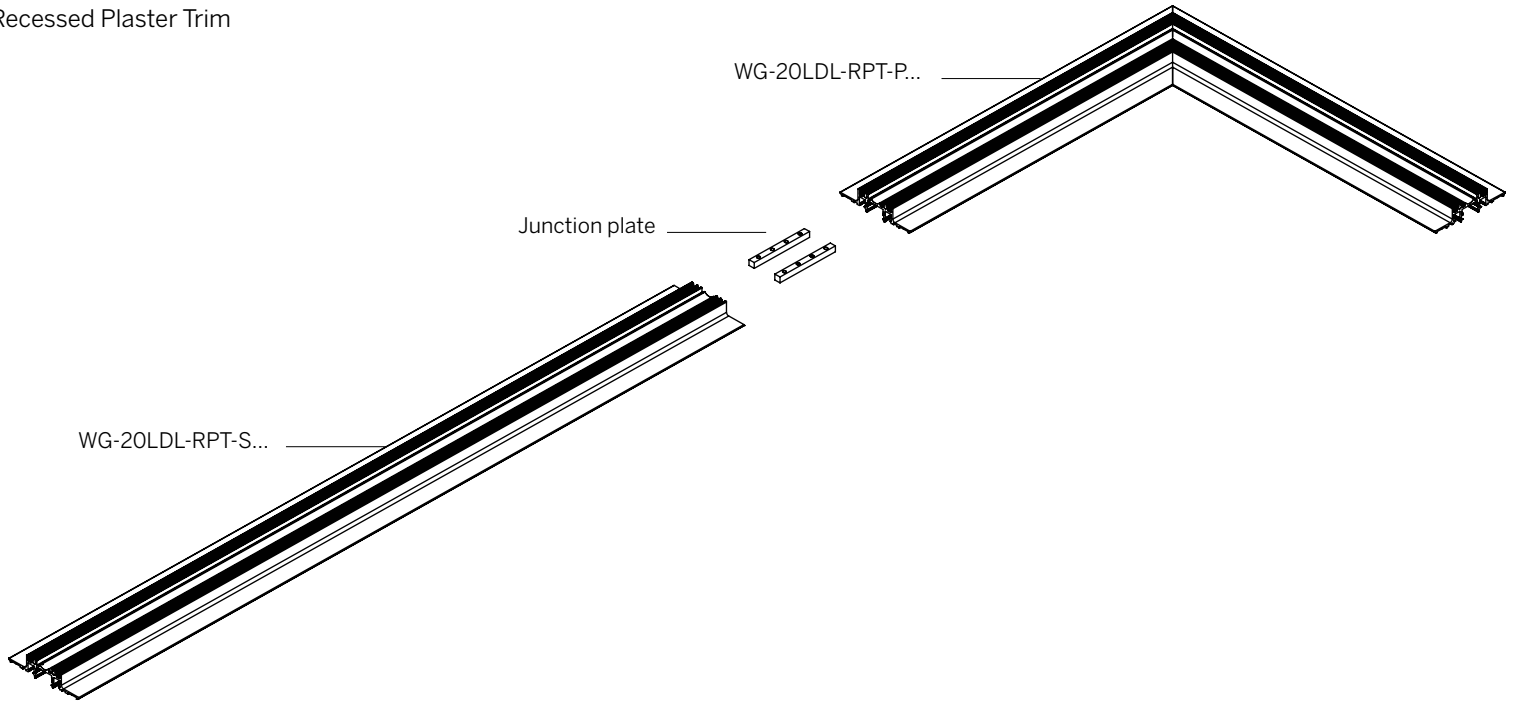

PATTERN CORNER Recessed Plaster Trim

PLANE-TO-PLANE INSIDE CORNER (PPI) Recessed Plaster Trim wall to wall or wall to ceiling

PLANE-TO-PLANE OUTSIDE CORNER (PPO) Recessed Plaster Trim wall to wall or wall to ceiling

Recessed Bezel Trim / Recessed Grid Trim

wall to wall or wall to ceiling

WG-20LDL-RBT/RGTx-PPI-...

PLANE-TO -PLANE OUTSIDE CORNER (PPO)

Recessed Bezel Trim / Recessed Grid Trim

wall to wall or wall to ceiling

WG-20LDL-RBT/RGTx-PPO-...

20 Linear Recessed Details

CHICAGO PLENUM

Recessed Plaster Trim (RPT) Only

20 Linear Recessed Details

CORNER + STRAIGHT RUN CONNECTIONS

Recessed Plaster Trim

CORNER + STRAIGHT RUN CONNECTIONS

Recessed Bezel Trim / Recessed Grid Trim