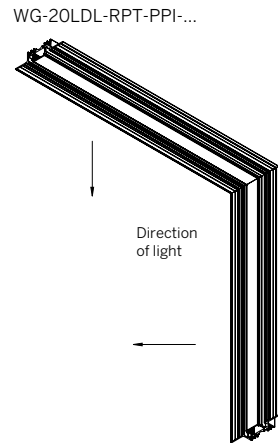

PATTERN CORNER Recessed Plaster Trim

PLANE-TO-PLANE INSIDE CORNER (PPI) Recessed Plaster Trim wall to wall or wall to ceiling

PLANE-TO-PLANE OUTSIDE CORNER (PPO) Recessed Plaster Trim wall to wall or wall to ceiling

PATTERN CORNER

Recessed Bezel Trim / Recessed Grid Trim

WG-20LDL-RBT/RGTx-P-

Mitered / Welded Housing
Mitered Lens (OD, SD, MPL)

Mitered / Welded Housing
Butted Lens (BD)

PLANE-TO -PLANE INSIDE CORNER (PPI)

Recessed Bezel Trim / Recessed Grid Trim

wall to wall or wall to ceiling

WG-20LDL-RBT/RGTx-PPI-...

PLANE-TO -PLANE OUTSIDE CORNER (PPO)

Recessed Bezel Trim / Recessed Grid Trim

wall to wall or wall to ceiling

WG-20LDL-RBT/RGTx-PPO-...

20 Linear Recessed Details

CHICAGO PLENUM

Recessed Plaster Trim (RPT) Only

20 Linear Recessed Details

CORNER + STRAIGHT RUN CONNECTIONS

Recessed Plaster Trim

CORNER + STRAIGHT RUN CONNECTIONS