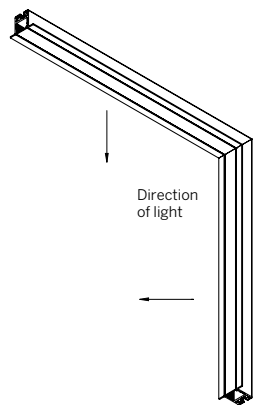

PATTERN CORNER Recessed Plaster Trim

PLANE-TO-PLANE INSIDE CORNER (PPI) Recessed Plaster Trim wall to wall or wall to ceiling

PLANE-TO-PLANE OUTSIDE CORNER (PPO) Recessed Plaster Trim wall to wall or wall to ceiling

PATTERN CORNER

Recessed Bezel Trim / Recessed Grid Trim

WG-20LDL-RBT/RGTx-P-

Mitered / Welded Housing
Mitered Lens (OD, SD, MPL)

Mitered / Welded Housing
Butted Lens (BD)

PLANE-TO -PLANE INSIDE CORNER (PPI)

Recessed Bezel Trim / Recessed Grid Trim

wall to wall or wall to ceiling

WG-20LDL-RBT/RGTx-PPI-...

PLANE-TO -PLANE OUTSIDE CORNER (PPO)

Recessed Bezel Trim / Recessed Grid Trim

wall to wall or wall to ceiling

WG-20LDL-RBT/RGTx-PPO-...

20 Linear Recessed Details

CHICAGO PLENUM

Recessed Plaster Trim (RPT) Only

20 Linear Recessed Details

CORNER + STRAIGHT RUN CONNECTIONS

Recessed Plaster Trim

CORNER + STRAIGHT RUN CONNECTIONS