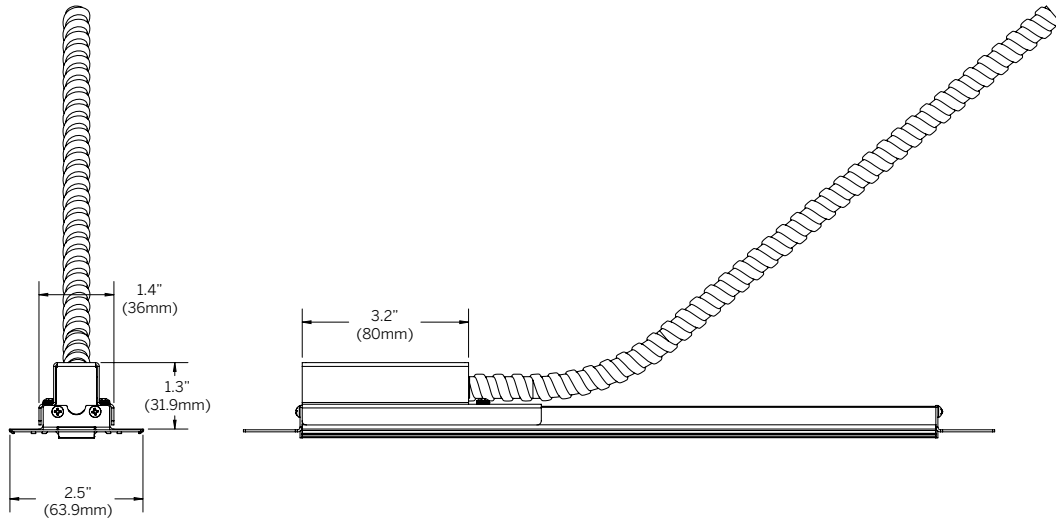

PATTERN CORNER

Recessed Bezel Trim / Recessed Grid Trim

WG-20LDL-RBT/RGTx-P-

Mitered / Welded Housing
Mitered Lens (OD, SD, MPL)

Mitered / Welded Housing
Butted Lens (BD)

PLANE-TO -PLANE INSIDE CORNER (PPI)

Recessed Bezel Trim / Recessed Grid Trim

wall to wall or wall to ceiling

WG-20LDL-RBT/RGTx-PPI-...

PLANE-TO -PLANE OUTSIDE CORNER (PPO)

Recessed Bezel Trim / Recessed Grid Trim

wall to wall or wall to ceiling

WG-20LDL-RBT/RGTx-PPO-...

20 Linear Recessed Details

CHICAGO PLENUM

Recessed Plaster Trim (RPT) Only

20 Linear Recessed Details

CORNER + STRAIGHT RUN CONNECTIONS

Recessed Plaster Trim

CORNER + STRAIGHT RUN CONNECTIONS

Recessed Bezel Trim / Recessed Grid Trim