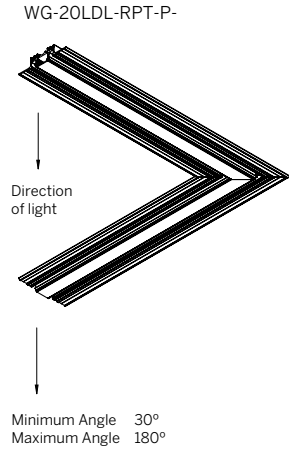

PATTERN CORNER Recessed Plaster Trim

PLANE-TO-PLANE INSIDE CORNER (PPI) Recessed Plaster Trim wall to wall or wall to ceiling

PLANE-TO-PLANE OUTSIDE CORNER (PPO) Recessed Plaster Trim wall to wall or wall to ceiling

PATTERN CORNER

Recessed Bezel Trim / Recessed Grid Trim

WG-20LDL-RBT/RGTx-P-

Mitered / Welded Housing
Mitered Lens (OD, SD, MPL)

Mitered / Welded Housing
Butted Lens (BD)

PLANE-TO -PLANE INSIDE CORNER (PPI)

Recessed Bezel Trim / Recessed Grid Trim

wall to wall or wall to ceiling

WG-20LDL-RBT/RGTx-PPI-...

PLANE-TO -PLANE OUTSIDE CORNER (PPO)

Recessed Bezel Trim / Recessed Grid Trim

wall to wall or wall to ceiling

WG-20LDL-RBT/RGTx-PPO-...

20 Linear Recessed Details

CHICAGO PLENUM

Recessed Plaster Trim (RPT) Only

20 Linear Recessed Details

CORNER + STRAIGHT RUN CONNECTIONS

Recessed Plaster Trim

CORNER + STRAIGHT RUN CONNECTIONS