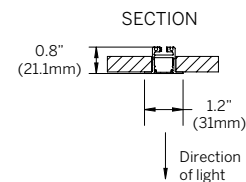

PATTERN CORNER

Recessed Bezel Trim / Recessed Grid Trim

WG-20LDL-RBT/RGTx-P-

Mitered / Welded Housing
Mitered Lens (OD, SD, MPL)

Mitered / Welded Housing
Butted Lens (BD)

PLANE-TO -PLANE INSIDE CORNER (PPI)

Recessed Bezel Trim / Recessed Grid Trim

wall to wall or wall to ceiling

WG-20LDL-RBT/RGTx-PPI-...

PLANE-TO -PLANE OUTSIDE CORNER (PPO)

Recessed Bezel Trim / Recessed Grid Trim

wall to wall or wall to ceiling

WG-20LDL-RBT/RGTx-PPO-...

20 Linear Recessed Details

CHICAGO PLENUM

Recessed Plaster Trim (RPT) Only

20 Linear Recessed Details

CORNER + STRAIGHT RUN CONNECTIONS

Recessed Plaster Trim

CORNER + STRAIGHT RUN CONNECTIONS