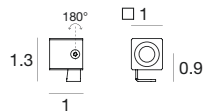

Eyelet_Q | Movable spotlight | powerLED | Driver remote | Tiltable | 2W 630mA

Efficiency - CRI 80

White	E97336	2700 K	219 lm	M	Spot	15
Black	E97337	3000 K	233 lm	W	Medium Flood	30
Grey	E97338	3500 K	233 lm	T	Flood	60
		4000 K	249 lm	N		

Power supply options (remote only)

ECO30W-630 0-10V EldoLED ECOdrive 30W for 1-10 fixtures	SOLO50W-630 0-10V EldoLED SOLOdrive 50W for 1-16 fixtures	SOLO100W-630 0-10V EldoLED SOLOdrive 100W for 1-32 fixtures