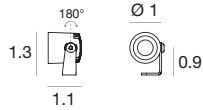

Eyelet_R | Movable spotlight | powerLED | Driver remote | Tiltable | 2W 630mA

Efficiency - CRI 80

White	E96984	2700 K	219 lm	M	Spot	15
Black	E96985	3000 K	233 lm	W	Medium Flood	30
Grey	E96986	3500 K	233 lm	T	Flood	60
		4000 K	249 lm	N		

Power supply options (remote only)

ECO30W-630 0-10V EldoLED ECOdrive 30W for 1-10 fixtures	SOLO50W-630 0-10V EldoLED SOLOdrive 50W for 1-16 fixtures	SOLO100W-630 0-10V EldoLED SOLOdrive 100W for 1-32 fixtures