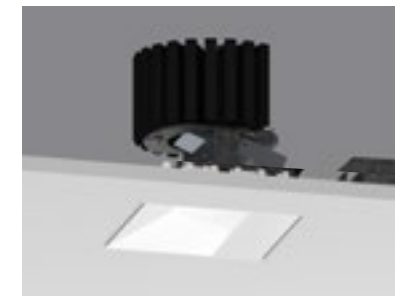

Downlight  
Square Regressed  
Pinhole Cover  
**100SPTDLF-RPT-SRP**

Adjustable  
Round Regressed  
Cone Cover  
**100RPTDLA-RPT-RRC\***

Adjustable  
Square Regressed  
Cone Cover  
**100SPTDLA-RPT-SRC\***

Adjustable  
Round Regressed  
Pinhole Cover  
**100RPTDLA-RPT-RRP**

Adjustable  
Square Regressed  
Pinhole Cover  
**100SPTDLA-RPT-SRP**

Adjustable  
Round Asymmetric Cover  
**100RPTDLA-RPT-RAC\***

Adjustable  
Square Asymmetric Cover  
**100SPTDLA-RPT-SAC\***

Adjustable Wall Wash  
Round Asymmetric Cover  
and Shift Lens  
**100RPTDLWW-RPT-RWW\***

Adjustable Wall Wash  
Square Asymmetric Cover  
and Shift Lens  
**100SPTDLWW-RPT-SWW\***

**ProTools DLX** 8, 16, 32, 41, Zoom 19-31