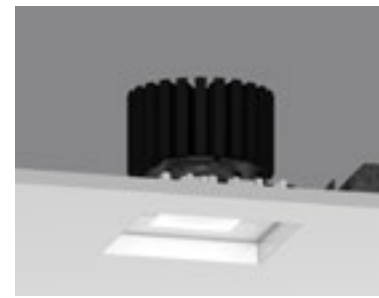

**ProTools D** General Illumination

Downlight  
Round Flush Diffuser  
**100RPTD-RPT-FROD**

Downlight  
Square Flush Diffuser  
**100SPTD-RPT-FSOD**

Downlight  
Round Regressed  
Cone Cover  
**100RPTD-RPT-RRC\***

Downlight  
Square Regressed  
Cone Cover  
**100SPTD-RPT-SRC\***

Downlight  
Round Regressed  
Pinhole Cover  
**100RPTD-RPT-RRP**

Downlight  
Square Regressed  
Pinhole Cover  
**100SPTD-RPT-SRP**

**ProTools DL** 16°, 32°, 41°, Wall Wash

Downlight  
Round Regressed  
Cone Cover  
**100RPTDLF-RPT-RRC\***

Downlight  
Square Regressed  
Cone Cover  
**100SPTDLF-RPT-SRC\***

Downlight  
Round Regressed  
Pinhole Cover  
**100RPTDLF-RPT-RRP**

Downlight  
Square Regressed  
Pinhole Cover  
**100SPTDLF-RPT-SRP**

Adjustable  
Round Regressed  
Cone Cover  
**100RPTDLA-RPT-RRC\***

Adjustable  
Square Regressed  
Cone Cover  
**100SPTDLA-RPT-SRC\***