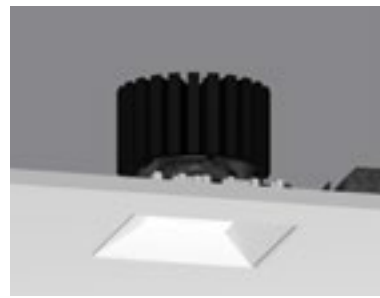

**ProTools D** General Illumination

Downlight  
Round Flush Diffuser  
**100RPTD-RPT-FROD**

Downlight  
Square Flush Diffuser  
**100SPTD-RPT-FSOD**

Downlight  
Round Regressed  
Cone Cover  
**100RPTD-RPT-RRC\***

Downlight  
Square Regressed  
Cone Cover  
**100SPTD-RPT-SRC\***

Downlight  
Round Regressed  
Pinhole Cover  
**100RPTD-RPT-RRP**

Downlight  
Square Regressed  
Pinhole Cover  
**100SPTD-RPT-SRP**

**ProTools DL** 16°, 32°, 41°, Wall Wash

Downlight  
Round Regressed  
Cone Cover  
**100RPTDLF-RPT-RRC\***

Downlight  
Square Regressed  
Cone Cover  
**100SPTDLF-RPT-SRC\***

Downlight  
Round Regressed  
Pinhole Cover  
**100RPTDLF-RPT-RRP**

Downlight  
Square Regressed  
Pinhole Cover  
**100SPTDLF-RPT-SRP**

Adjustable  
Round Regressed  
Cone Cover  
**100RPTDLA-RPT-RRC\***

Adjustable  
Square Regressed  
Cone Cover  
**100SPTDLA-RPT-SRC\***