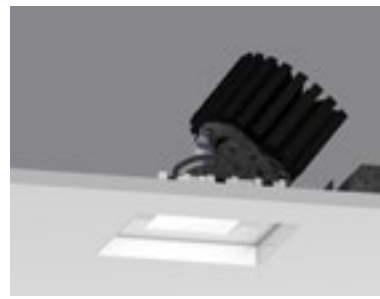

Downlight  
Square Regressed  
Cone Cover  
**100SPTD-RPT-SRC\***

Downlight  
Round Regressed  
Pinhole Cover  
**100RPTD-RPT-RRP**

Downlight  
Square Regressed  
Pinhole Cover  
**100SPTD-RPT-SRP**

**ProTools DL** 16°, 32°, 41°, Wall Wash

Downlight  
Round Regressed  
Cone Cover  
**100RPTDLF-RPT-RRC\***

Downlight  
Square Regressed  
Cone Cover  
**100SPTDLF-RPT-SRC\***

Downlight  
Round Regressed  
Pinhole Cover  
**100RPTDLF-RPT-RRP**

Downlight  
Square Regressed  
Pinhole Cover  
**100SPTDLF-RPT-SRP**

Adjustable  
Round Regressed  
Cone Cover  
**100RPTDLA-RPT-RRC\***

Adjustable  
Square Regressed  
Cone Cover  
**100SPTDLA-RPT-SRC\***

Adjustable  
Round Regressed  
Pinhole Cover  
**100RPTDLA-RPT-RRP**

Adjustable  
Square Regressed  
Pinhole Cover  
**100SPTDLA-RPT-SRP**

Adjustable  
Round Asymmetric Cover  
**100RPTDLA-RPT-RAC\***

Adjustable  
Square Asymmetric Cover  
**100SPTDLA-RPT-SAC\***