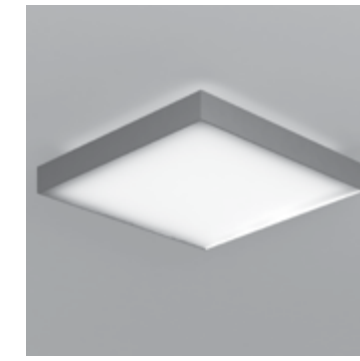

ceiling

Clearline Ceiling

Ciro SQ

Ciro RD

Fuse

surface

Aura

Frame