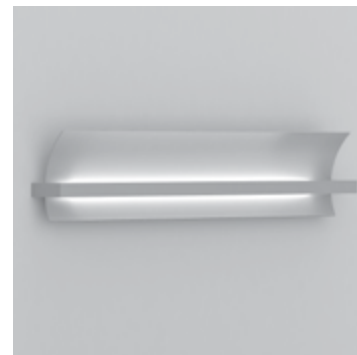

ceiling

Clearline Ceiling

Ciro SQ

Ciro RD

Fuse

surface

Aura

Frame

Clearline Pendant

Frame

Fuse

Wedge

Wing

Gran Fuse

Plume

Puck