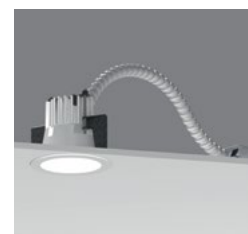

## GDL

2.4"

2.4" General Downlight Round Flush Diffuser

2.4" General Downlight Round Regressed Cone

2.4" General Downlight Wall Wash

## ProTools D

4"

4" ProTools D Downlight Square Flush Diffuser

4" ProTools D Downlight Round Flush Diffuser

4" ProTools D Downlight Square Regressed Cone Cover

4" ProTools D Downlight Round Regressed Cone Cover

4" ProTools D Downlight Square Regressed Pinhole Cover

4" ProTools D Downlight Round Regressed Pinhole Cover