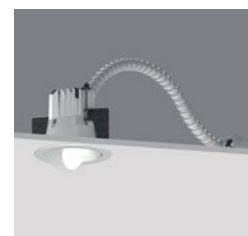

## GDL

2.4"

2.4" General Downlight Round Flush Diffuser

2.4" General Downlight Round Regressed Cone

2.4" General Downlight Wall Wash

## ProTools D

4"

4" ProTools D Downlight Square Flush Diffuser

4" ProTools D Downlight Round Flush Diffuser

4" ProTools D Downlight Square Regressed Cone Cover

4" ProTools D Downlight Round Regressed Cone Cover