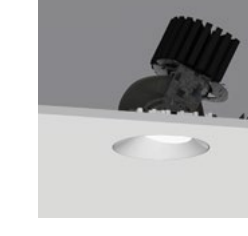

Adjustable / Narrow

4" ProTools DLX Downlight Round Regressed Pinhole Cover

Adjustable / Narrow

4" ProTools DLX Downlight Square Asymmetric Cover

Adjustable / Narrow

4" ProTools DLX Downlight Round Asymmetric Cover