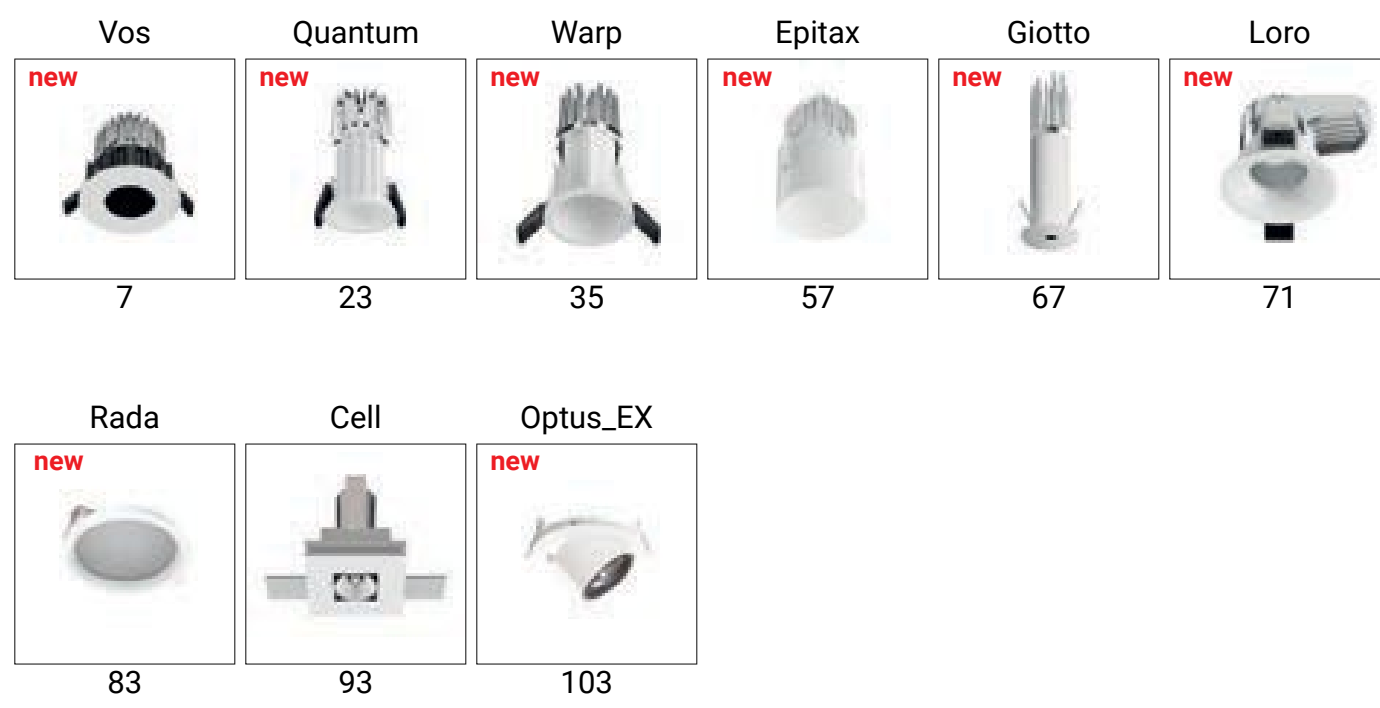

indoor range index

Downlights

Projectors

Ceiling

Coves

Path markers

Small spotlights

Small projectors

outdoor range index

Ceiling lamps

Wall lamps

Wall path markers

Uplights & inground lamps

Bollards

Linear light

Accent lighting

Light effects

Underwater

LED Strips