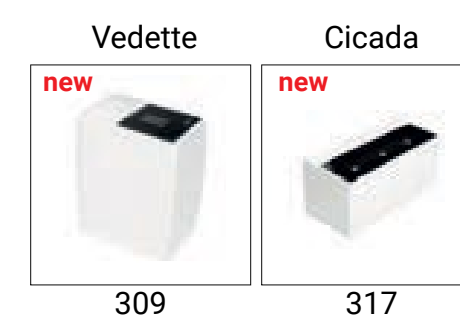

indoor range index

Downlights

Projectors

Ceiling

Coves

Path markers

Small spotlights

Small projectors

outdoor range index

Ceiling lamps

Wall lamps

Wall path markers

Uplights & inground lamps

Bollards

Linear light

Accent lighting

Light effects

Underwater

LED Strips