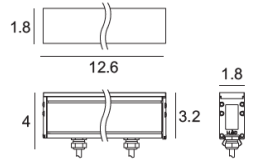

ARCHILINE A

Wet location / Lengths 1' to 5' / Drive over / Integral Driver