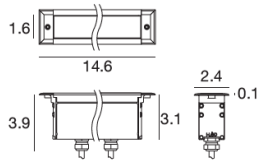

Wet location / Lengths 1' to 4' / Bracket mount / Integral Driver / Accessory anti glare flapS

13.2W

Anod. Al.	On/Off	E92132	2700K	1686 lm	M	Narrow Spot	08
			3000K	1686 lm	W	Spot	15
			4000K	1806 lm	N	Medium Flood	30