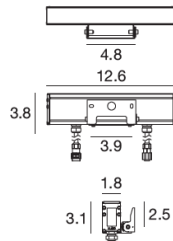

LINEALIGHT ARCHILINE SAMPLE CASE