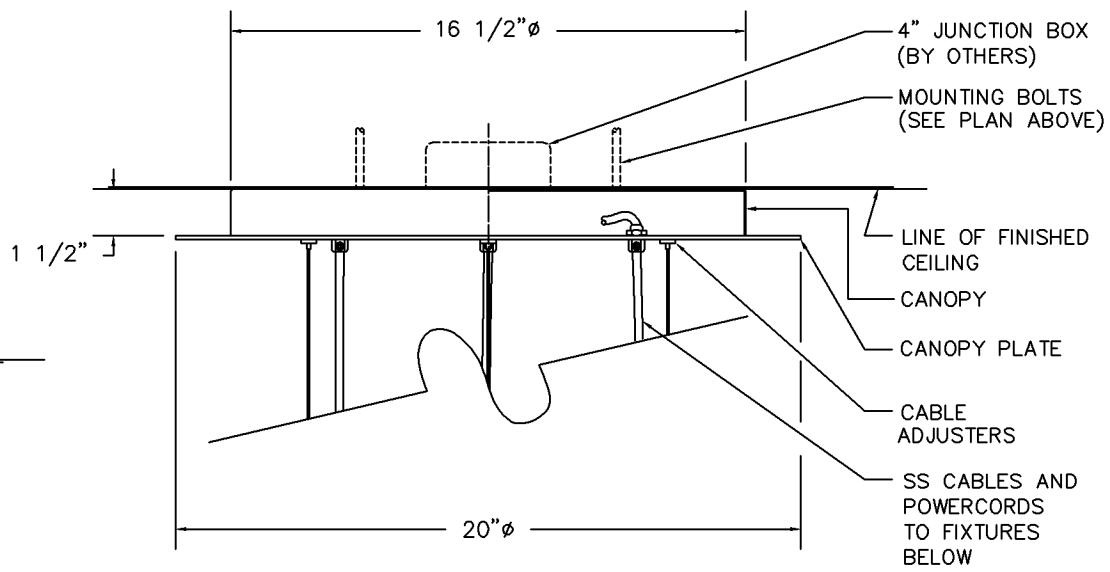

REFLECTED PLAN
SCALE : NTS

ELEVATION
SCALE : NTS

ELEVATION/CROSS SECTION@ CANOPY
SCALE : NTS

Finish: SATIN NICKEL	Lamping: N/A
Diffuser: GLASS/ACRYLIC	Voltage: 120/277 Volt (TBD)

9385-K Gerwig Lane
Columbia, MD
USA 21046
Phone 410.381.1497
www.inter-lux.com

Project: CUSTOM CANOPY SET		
Job No.: 1777	Fixture No.: 2384-C-one cable	
Type : .	Qty.: (6)	Date : 05.16.2007