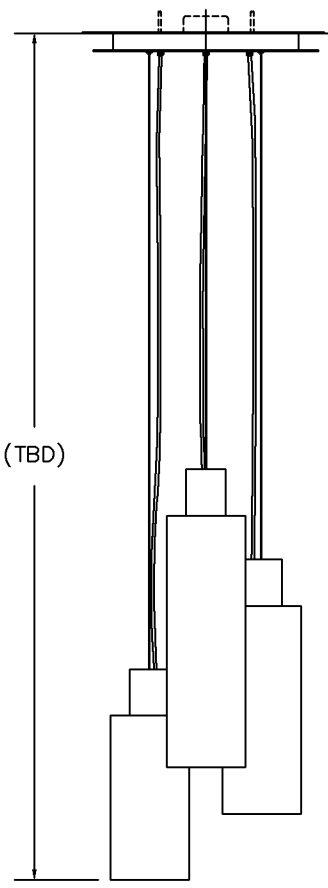

REFLECTED PLAN
SCALE : NTS

ELEVATION
SCALE : NTS

ELEVATION/CROSS SECTION@ CANOPY
SCALE : NTS

Finish: SATIN NICKEL	Lamping: N/A
Diffuser: GLASS/ACRYLIC	Voltage: 120/277 Volt (TBD)

9385-K Gerwig Lane
Columbia, MD
USA 21046
Phone 410.381.1497
www.inter-lux.com

Project: CUSTOM CANOPY SET		
Job No.: 1777	Fixture No.: 2384-C-one cable	
Type : .	Qty.: (6)	Date : 05.16.2007