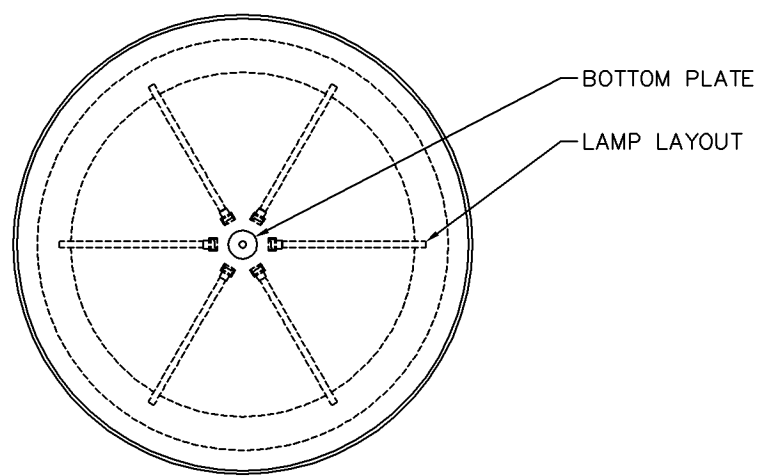

CANOPY DETAIL

SCALE : NTS

REFLECTED PLAN

SCALE : NTS

ELEVATION

SCALE : NTS

8" minimum clearance required for installation. Fixture can then be adjusted upward by adjusting cable suspensions at gripper

Finish: POWDER COATED SILVER-RAL 9006	Lamping: (6) 39 Watt PL-L (By Others)
Diffuser: WHITE ACRYLIC	Voltage: 120/277 Volt

9385-K Gerwig Lane
Columbia, MD
USA 21046
Phone 410.381.1497
www.inter-lux.com

Project: .

Fixture No.: 1050P-07-48-01

Type : " L "

Job No.: 1940

Qty.: (13)

Date : 04.21.2008