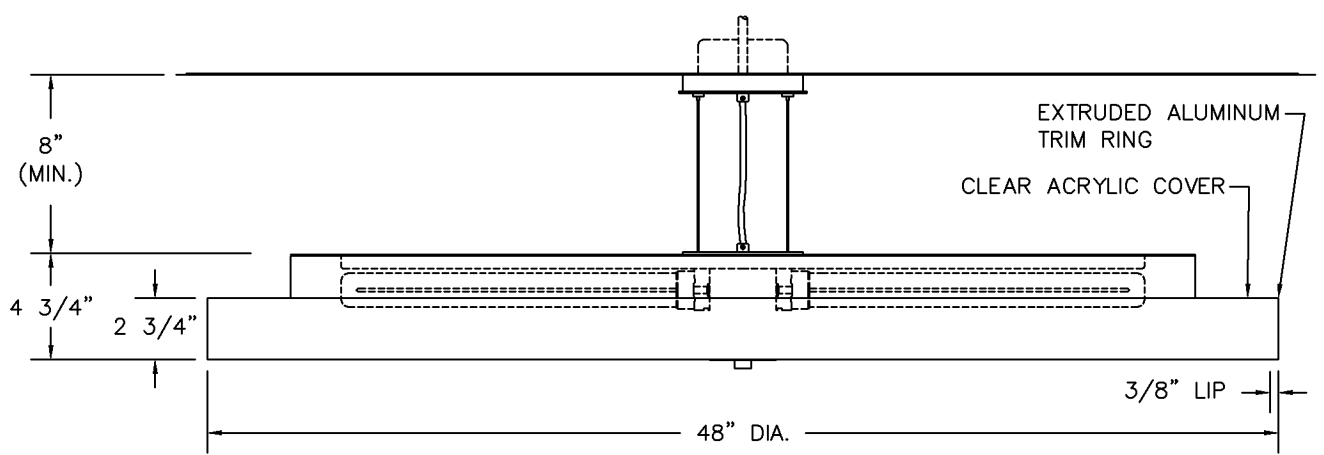

CANOPY DETAIL

SCALE : NTS

REFLECTED PLAN

SCALE : NTS

ELEVATION

SCALE : NTS

8" minimum clearance required for installation. Fixture can then be adjusted upward by adjusting cable suspensions at gripper

Finish: POWDER COATED SILVER-RAL 9006	Lamping: (6) 39 Watt PL-L (By Others)
Diffuser: WHITE ACRYLIC	Voltage: 120/277 Volt

9385-K Gerwig Lane
Columbia, MD
USA 21046
Phone 410.381.1497
www.inter-lux.com

Project: .

Fixture No.: 1050P-07-48-01

Type : " L "

Job No.: 1940

Qty.: (13)

Date : 04.21.2008