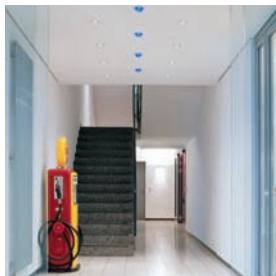

Distinctive small scale exterior / interior stainless steel fixtures of superb construction

Architectural lighting distinguished by clean lines in geometric shapes, quality construction and an integrated approach

Small scale precision-made accent and general lighting in metal, glass and handmade ceramic

Plaster-in linear and downlights providing a seamless integration into the architecture