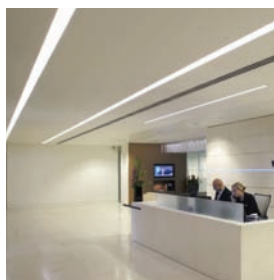

Distinctive small scale exterior / interior stainless steel fixtures of superb construction

Architectural lighting distinguished by clean lines in geometric shapes, quality construction and an integrated approach

Small scale precision-made accent and general lighting in metal, glass and handmade ceramic

Plaster-in linear and downlights providing a seamless integration into the architecture