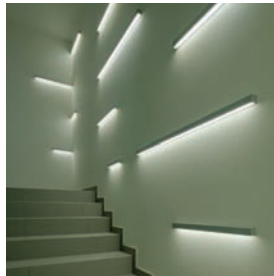

ACDC Lighting Systems, a single source for Architectural LED lighting providing superior innovative products

Standard and tailored products with clean architectural details

LED systems for interior and exterior mounted ingrade, recessed, surface or submersible applications

Distinctive small scale exterior / interior stainless steel fixtures of superb construction

Architectural lighting distinguished by clean lines in geometric shapes, quality construction and an integrated approach

Small scale precision-made accent and general lighting in metal, glass and handmade ceramic

Plaster-in linear and downlights providing a seamless integration into the architecture