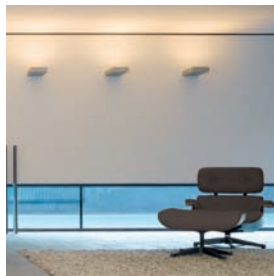

ACDC Lighting Systems, a single source for Architectural LED lighting providing superior innovative products

Standard and tailored products with clean architectural details

LED systems for interior and exterior mounted ingrade, recessed, surface or submersible applications

Distinctive small scale exterior / interior stainless steel fixtures of superb construction

Architectural lighting distinguished by clean lines in geometric shapes, quality construction and an integrated approach

Small scale precision-made accent and general lighting in metal, glass and handmade ceramic

Plaster-in linear and downlights providing a seamless integration into the architecture