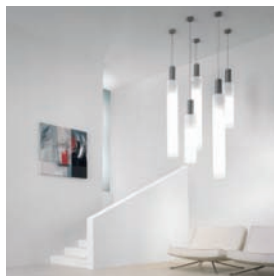

ACDC Lighting Systems, a single source for Architectural LED lighting providing superior innovative products

Standard and tailored products with clean architectural details

LED systems for interior and exterior mounted ingrade, recessed, surface or submersible applications

Distinctive small scale exterior / interior stainless steel fixtures of superb construction

Architectural lighting distinguished by clean lines in geometric shapes, quality construction and an integrated approach

Small scale precision-made accent and general lighting in metal, glass and handmade ceramic

Plaster-in linear and downlights providing a seamless integration into the architecture